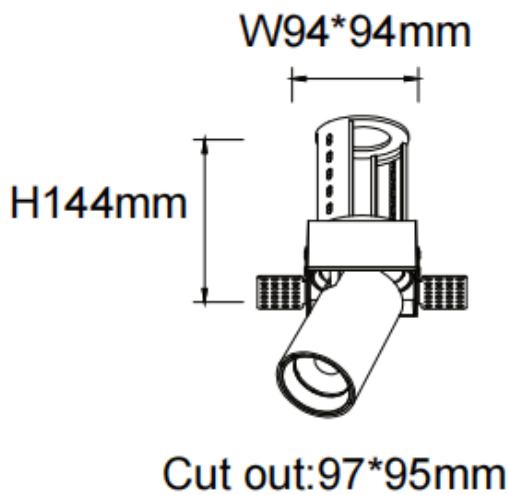

PTT ST

Lavov downlight from the family PTT ST with a power of 30W and a beam angle of 24°. Finished in White colour. Trimless version. With a total lumen output of 3000lm and a luminous efficacy of 100lm/W. Made in Die Cast Aluminum. Driver DALI. CCT 4000K.

Item code	86.D152.4423.01
Product type	Indoor
Category	Downlights
Family	PTT
Subfamily	PTT ST
Pictograms	

Dimensions

Product dimensions (mm) Ø105xH127mm

Scheme

Product	
Real power (W)	30
Real luminous flux (Lm)	3000
Luminous efficiency (Lm/W)	100
Beam angle (º)	24
Life time (h)	50000 h L80B10
Colour	White
Control gear included	Yes
Control gear	DALI
Flicker Free	Yes
Light source	LED
Type of LED	COB
Colour temperature (K)	4000
Colour consistency (SDCM)	SDCM<3
CRI	90