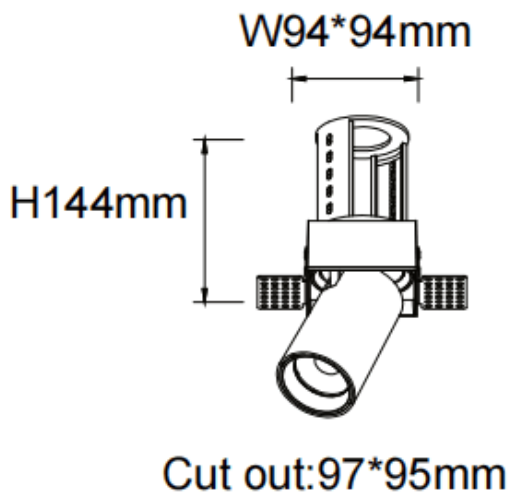

### PTT ST

Lavov downlight from the family PTT ST with a power of 30W and a beam angle of 24°. Finished in Black colour. Trimless version. With a total lumen output of 3000lm and a luminous efficacy of 100lm/W. Made in Die Cast Aluminum. Driver DALI. CCT 4000K.

### Pictograms

Product	
Real power (W)	30
Real luminous flux (Lm)	3000
Luminous efficiency (Lm/W)	100
Beam angle (&ordm;)	24
Life time (h)	50000 h L80B10
Colour	Black
Control gear included	Yes
Control gear	DALI
Flicker Free	Yes
Light source	LED
Type of LED	COB
Colour temperature (K)	4000
Colour consistency (SDCM)	SDCM<3
CRI	90

### Dimensions

Product dimensions (mm)      Ø105xH127mm