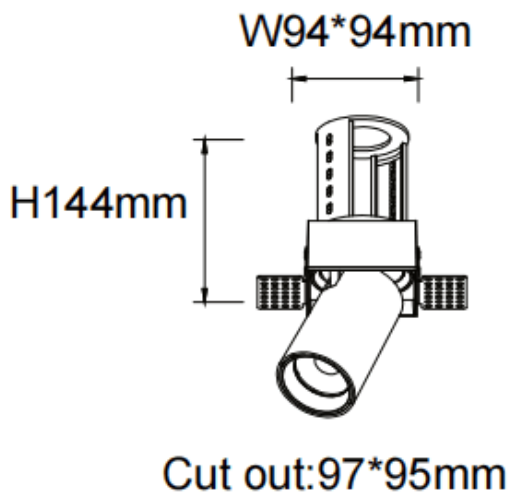

PTT ST

Lavov downlight from the family PTT ST with a power of 30W and a beam angle of 24°. Finished in Black colour. Trimless version. With a total lumen output of 3000lm and a luminous efficacy of 100lm/W. Made in Die Cast Aluminum. Driver DALI. CCT 4000K.

Item code	86.D152.4423.02
Product type	Indoor
Category	Downlights
Family	PTT
Subfamily	PTT ST

Pictograms

Product	
Real power (W)	30
Real luminous flux (Lm)	3000
Luminous efficiency (Lm/W)	100
Beam angle (°)	24
Life time (h)	50000 h L80B10
Colour	Black
Control gear included	Yes
Control gear	DALI
Flicker Free	Yes
Light source	LED
Type of LED	COB
Colour temperature (K)	4000
Colour consistency (SDCM)	SDCM3
CRI	90

Dimensions

Product dimensions (mm) **Ø105xH127mm**

Scheme

Photometry