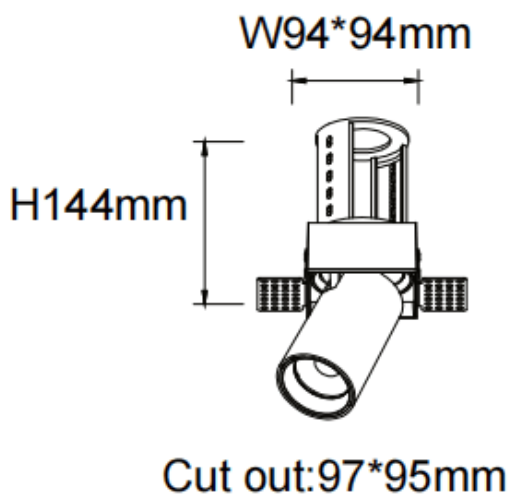

PTT ST-Smart

Lavov downlight from the family PTT ST-Smart with a power of 30W and a beam angle of 24°. Finished in White colour. Trimless version. With a total lumen output of 3000lm and a luminous efficacy of 100lm/W. Made in Die Cast Aluminum. Driver Dimmable Casamby ready. CCT 4000K.

Item code	86.D152.4429.01
Product type	Indoor
Category	Downlights
Family	PTT
Subfamily	PTT ST-Smart
Pictograms	

Dimensions

Product dimensions (mm) **Ø105xH127mm**

Scheme

Product	
Real power (W)	30
Real luminous flux (Lm)	3000
Luminous efficiency (Lm/W)	100
Beam angle (°)	24
Life time (h)	50000 h L80B10
Colour	White
Control gear included	Yes
Control gear	Dimmable Casamby ready
Flicker Free	Yes
Light source	LED
Type of LED	COB
Colour temperature (K)	4000
Colour consistency (SDCM)	SDCM3
CRI	90