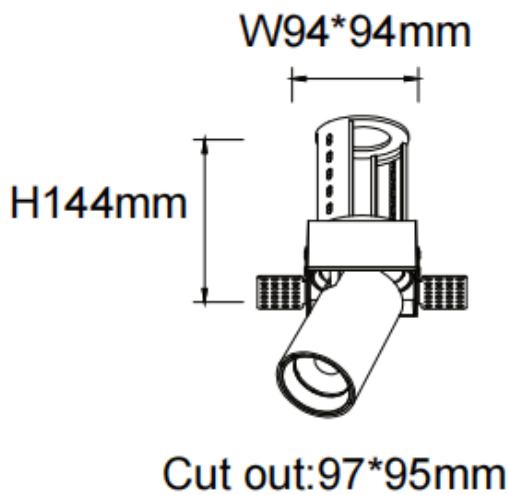

PTT ST-Smart

Lavov downlight from the family PTT ST-Smart with a power of 30W and a beam angle of 24°. Finished in White colour. Trimless version. With a total lumen output of 3000lm and a luminous efficacy of 100lm/W. Made in Die Cast Aluminum. Driver Dimmable Casamby ready. CCT 4000K.

| | |
|---------------------|------------------------|
| Item code | 86.D152.4429.01 |
| Product type | Indoor |
| Category | Downlights |
| Family | PTT |
| Subfamily | PTT ST-Smart |
| Pictograms | |

Dimensions

Product dimensions (mm) **Ø105xH127mm**

Scheme

| | |
|-----------------------------------|-------------------------------|
| Product | |
| Real power (W) | 30 |
| Real luminous flux (Lm) | 3000 |
| Luminous efficiency (Lm/W) | 100 |
| Beam angle (&ordm;) | 24 |
| Life time (h) | 50000 h L80B10 |
| Colour | White |
| Control gear included | Yes |
| Control gear | Dimmable Casamby ready |
| Flicker Free | Yes |
| Light source | LED |
| Type of LED | COB |
| Colour temperature (K) | 4000 |
| Colour consistency (SDCM) | SDCM<3 |
| CRI | 90 |