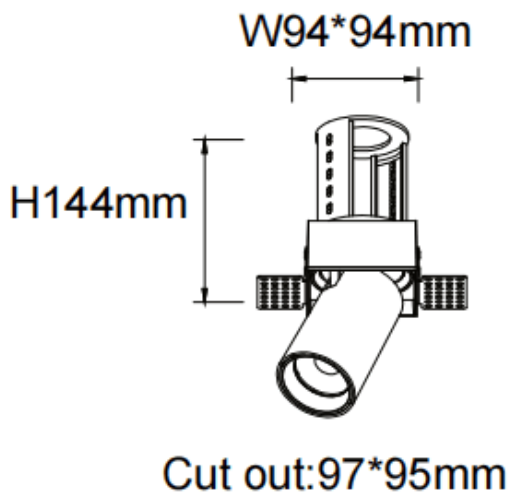

PTT ST-Smart

Lavov downlight from the family PTT ST-Smart with a power of 30W and a beam angle of 24°. Finished in Black colour. Trimless version. With a total lumen output of 3000lm and a luminous efficacy of 100lm/W. Made in Die Cast Aluminum. Driver Dimmable Casamby ready. CCT 4000K.

Item code	86.D152.4429.02
Product type	Indoor
Category	Downlights
Family	PTT
Subfamily	PTT ST-Smart
Pictograms	

Dimensions

Product dimensions (mm) **Ø105xH127mm**

Scheme

Product	
Real power (W)	30
Real luminous flux (Lm)	3000
Luminous efficiency (Lm/W)	100
Beam angle (°)	24
Life time (h)	50000 h L80B10
Colour	Black
Control gear included	Yes
Control gear	Dimmable Casamby ready
Flicker Free	Yes
Light source	LED
Type of LED	COB
Colour temperature (K)	4000
Colour consistency (SDCM)	SDCM3
CRI	90