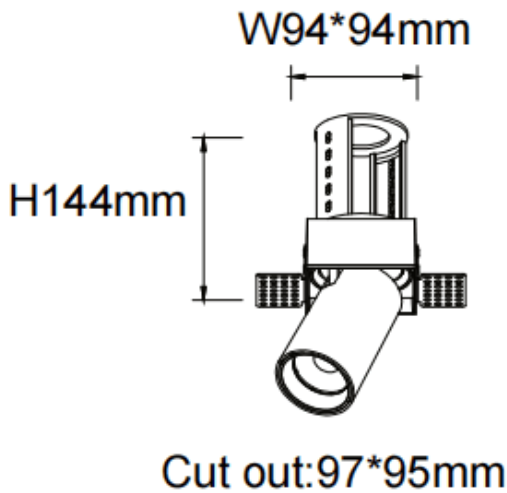

PTT ST

Lavov downlight from the family PTT ST with a power of 30W and a beam angle of 36°. Finished in White colour. Trimless version. With a total lumen output of 3000lm and a luminous efficacy of 100lm/W. Made in Die Cast Aluminum. Driver ON/OFF. CCT 4000K.

Item code	86.D152.4431.01
Product type	Indoor
Category	Downlights
Family	PTT
Subfamily	PTT ST
Pictograms	

Dimensions

Product dimensions (mm) Ø105xH127mm

Scheme

Product	
Real power (W)	30
Real luminous flux (Lm)	3000
Luminous efficiency (Lm/W)	100
Beam angle (°)	36
Life time (h)	50000 h L80B10
Colour	White
Control gear included	Yes
Control gear	ON/OFF
Flicker Free	Yes
Light source	LED
Type of LED	COB
Colour temperature (K)	4000
Colour consistency (SDCM)	SDCM3
CRI	90