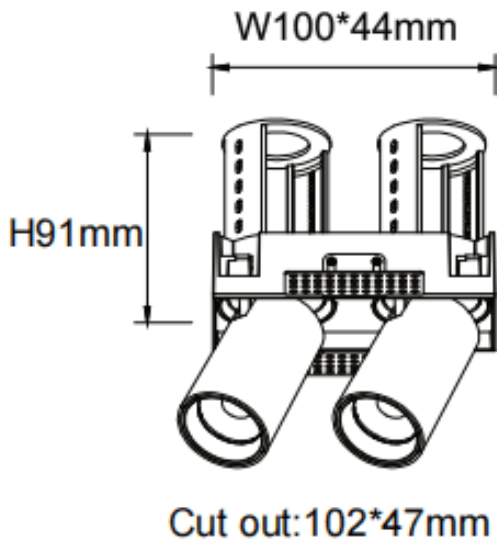

PTT ST2 Smart

Lavov downlight from the family PTT ST2 Smart with a power of 2x7W and a beam angle of 15°. Finished in White colour. Trimless version. With a total lumen output of 1400lm and a luminous efficacy of 100lm/W. Made in Die Cast Aluminum. Driver Dimmable Casamby ready. CCT 3000K.

Item code	86.D153.1319.01
Product type	Indoor
Category	Downlights
Family	PTT
Subfamily	PTT ST2 Smart
Pictograms	

Dimensions

Product dimensions (mm) $\varnothing 113 \times 63 \times H90 \text{mm}$

Scheme

Product	
Real power (W)	2x7
Real luminous flux (Lm)	1400
Luminous efficiency (Lm/W)	100
Beam angle (°)	15
Life time (h)	50000 h L80B10
Colour	White
Control gear included	Yes
Control gear	Dimmable Casamby ready
Flicker Free	Yes
Light source	LED
Type of LED	COB
Colour temperature (K)	3000
Colour consistency (SDCM)	SDCM3
CRI	90