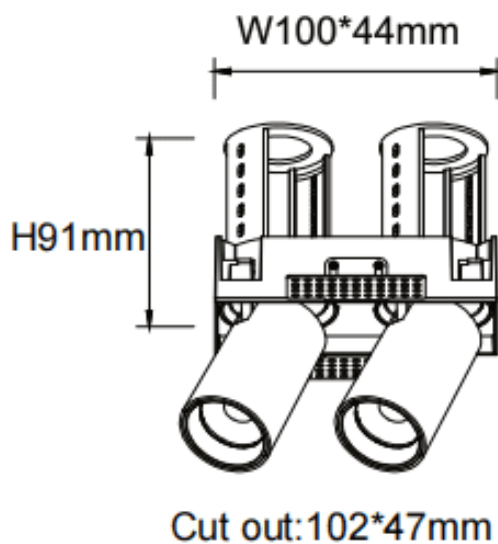

### PTT ST2 Smart

Lavov downlight from the family PTT ST2 Smart with a power of 2x7W and a beam angle of 15°. Finished in White colour. Trimless version. With a total lumen output of 1400lm and a luminous efficacy of 100lm/W. Made in Die Cast Aluminum. Driver Dimmable Casamby ready. CCT 3000K.

Item code	86.D153.1319.01
Product type	Indoor
Category	Downlights
Family	PTT
Subfamily	PTT ST2 Smart
Pictograms	

### Dimensions

Product dimensions (mm)       $\varnothing 113 \times 63 \times H90 \text{mm}$

### Scheme

Product	
Real power (W)	2x7
Real luminous flux (Lm)	1400
Luminous efficiency (Lm/W)	100
Beam angle (&ordm;)	15
Life time (h)	50000 h L80B10
Colour	White
Control gear included	Yes
Control gear	Dimmable Casamby ready
Flicker Free	Yes
Light source	LED
Type of LED	COB
Colour temperature (K)	3000
Colour consistency (SDCM)	SDCM<3
CRI	90