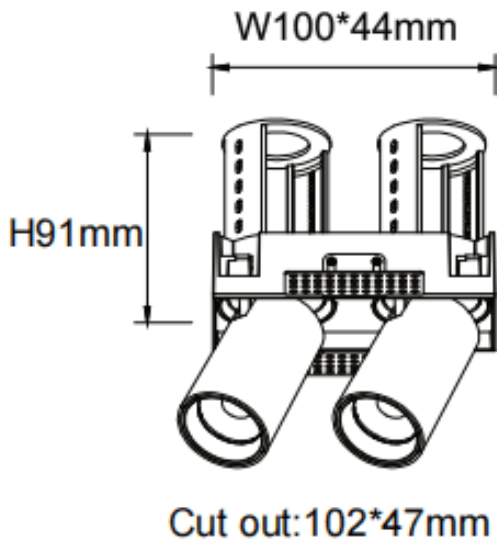

### PTT ST2 Smart

Lavov downlight from the family PTT ST2 Smart with a power of 2x7W and a beam angle of 24°. Finished in White colour. Trimless version. With a total lumen output of 1400lm and a luminous efficacy of 100lm/W. Made in Die Cast Aluminum. Driver Dimmable Casamby ready. CCT 3000K.

### Dimensions

Product dimensions (mm)       $\varnothing 113 \times 63 \times H90 \text{mm}$

### Scheme

Product	
Real power (W)	2x7
Real luminous flux (Lm)	1400
Luminous efficiency (Lm/W)	100
Beam angle (&ordm;)	24
Life time (h)	50000 h L80B10
Colour	White
Control gear included	Yes
Control gear	Dimmable Casamby ready
Flicker Free	Yes
Light source	LED
Type of LED	COB
Colour temperature (K)	3000
Colour consistency (SDCM)	SDCM<3
CRI	90