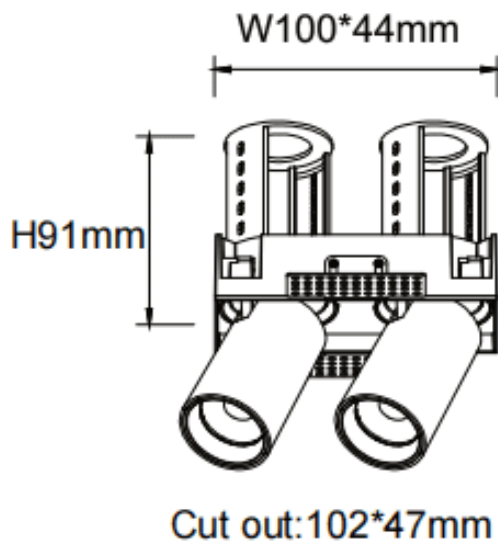

### PTT ST2 Smart

Lavov downlight from the family PTT ST2 Smart with a power of 2x7W and a beam angle of 36°. Finished in White colour. Trimless version. With a total lumen output of 1400lm and a luminous efficacy of 100lm/W. Made in Die Cast Aluminum. Driver Dimmable Casamby ready. CCT 3000K.

### Dimensions

Product dimensions (mm)       $\varnothing 113 \times 63 \times H90 \text{mm}$

### Scheme

Product	
Real power (W)	2x7
Real luminous flux (Lm)	1400
Luminous efficiency (Lm/W)	100
Beam angle (&ordm;)	36
Life time (h)	50000 h L80B10
Colour	White
Control gear included	Yes
Control gear	Dimmable Casamby ready
Flicker Free	Yes
Light source	LED
Type of LED	COB
Colour temperature (K)	3000
Colour consistency (SDCM)	SDCM<3
CRI	90