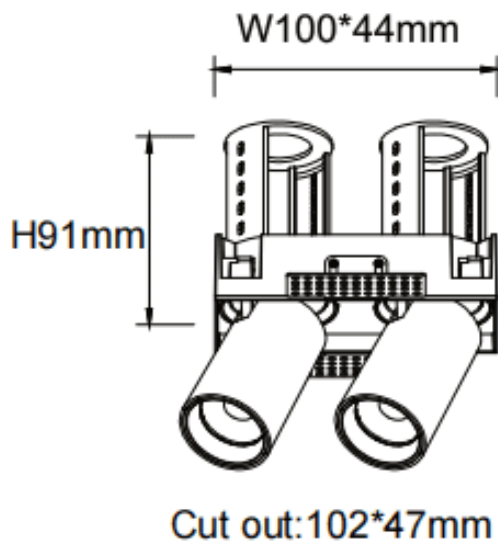

### PTT ST2 Smart

Lavov downlight from the family PTT ST2 Smart with a power of 2x7W and a beam angle of 36°. Finished in Black colour. Trimless version. With a total lumen output of 1400lm and a luminous efficacy of 100lm/W. Made in Die Cast Aluminum. Driver Dimmable Casamby ready. CCT 3000K.

### Dimensions

Product dimensions (mm)       $\varnothing 113 \times 63 \times H90 \text{mm}$

### Scheme

Product	
Real power (W)	2x7
Real luminous flux (Lm)	1400
Luminous efficiency (Lm/W)	100
Beam angle (°)	36
Life time (h)	50000 h L80B10
Colour	Black
Control gear included	Yes
Control gear	Dimmable Casamby ready
Flicker Free	Yes
Light source	LED
Type of LED	COB
Colour temperature (K)	3000
Colour consistency (SDCM)	SDCM3
CRI	90