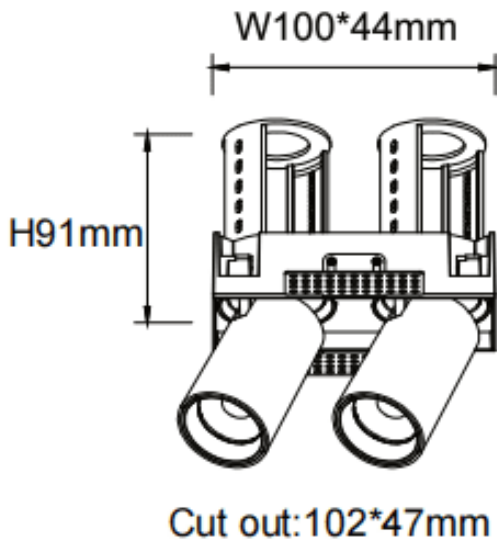

PTT ST2 Smart

Lavov downlight from the family PTT ST2 Smart with a power of 2x7W and a beam angle of 36°. Finished in Black colour. Trimless version. With a total lumen output of 1400lm and a luminous efficacy of 100lm/W. Made in Die Cast Aluminum. Driver Dimmable Casamby ready. CCT 3000K.

Dimensions

Product dimensions (mm) $\varnothing 113 \times 63 \times H90 \text{mm}$

Scheme

Item code	86.D153.1339.02
-----------	-----------------

Product type	Indoor
--------------	--------

Category	Downlights
----------	------------

Beam angle (º)	36
---------------------	----

Life time (h)	50000 h L80B10
---------------	----------------

Colour	Black
--------	-------

Control gear included	Yes
-----------------------	-----

Control gear	Dimmable Casamby ready
--------------	------------------------