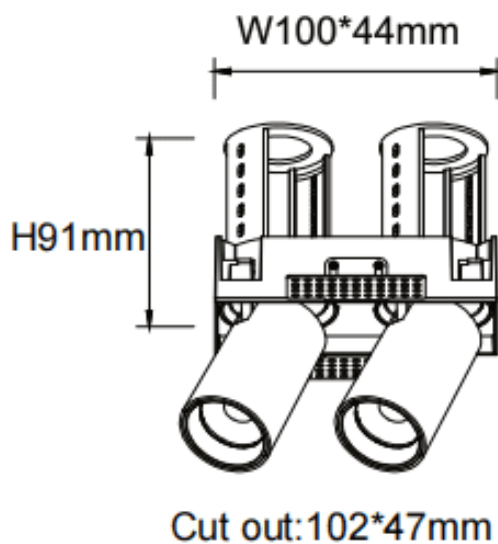

PTT ST2 Smart

Lavov downlight from the family PTT ST2 Smart with a power of 2x7W and a beam angle of 24°. Finished in White colour. Trimless version. With a total lumen output of 1400lm and a luminous efficacy of 100lm/W. Made in Die Cast Aluminum. Driver Dimmable Casamby ready. CCT 4000K.

Item code	86.D153.1429.01
Product type	Indoor
Category	Downlights
Family	PTT
Subfamily	PTT ST2 Smart
Pictograms	

Dimensions

Product dimensions (mm) $\varnothing 113 \times 63 \times H90 \text{mm}$

Scheme

Product	
Real power (W)	2x7
Real luminous flux (Lm)	1400
Luminous efficiency (Lm/W)	100
Beam angle (º)	24
Life time (h)	50000 h L80B10
Colour	White
Control gear included	Yes
Control gear	Dimmable Casamby ready
Flicker Free	Yes
Light source	LED
Type of LED	COB
Colour temperature (K)	4000
Colour consistency (SDCM)	SDCM<3
CRI	90