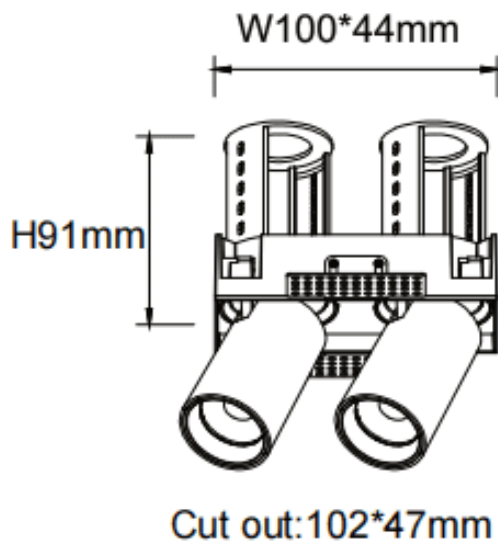

PTT ST2 Smart

Lavov downlight from the family PTT ST2 Smart with a power of 2x7W and a beam angle of 24°. Finished in Black colour. Trimless version. With a total lumen output of 1400lm and a luminous efficacy of 100lm/W. Made in Die Cast Aluminum. Driver Dimmable Casamby ready. CCT 4000K.

Item code	86.D153.1429.02
Product type	Indoor
Category	Downlights
Family	PTT
Subfamily	PTT ST2 Smart
Pictograms	

Dimensions

Product dimensions (mm) **ø113x63xH90mm**

Scheme

Product	
Real power (W)	2x7
Real luminous flux (Lm)	1400
Luminous efficiency (Lm/W)	100
Beam angle (&ordm;)	24
Life time (h)	50000 h L80B10
Colour	Black
Control gear included	Yes
Control gear	Dimmable Casamby ready
Flicker Free	Yes
Light source	LED
Type of LED	COB
Colour temperature (K)	4000
Colour consistency (SDCM)	SDCM<3
CRI	90