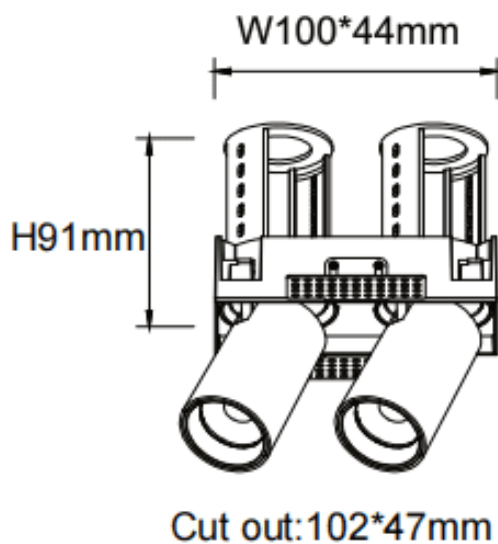

PTT ST2 Smart

Lavov downlight from the family PTT ST2 Smart with a power of 2x7W and a beam angle of 36°. Finished in White colour. Trimless version. With a total lumen output of 1400lm and a luminous efficacy of 100lm/W. Made in Die Cast Aluminum. Driver Dimmable Casamby ready. CCT 4000K.

Item code	86.D153.1439.01
Product type	Indoor
Category	Downlights
Family	PTT
Subfamily	PTT ST2 Smart
Pictograms	

Dimensions

Product dimensions (mm) $\varnothing 113 \times 63 \times H90 \text{mm}$

Scheme

Product	
Real power (W)	2x7
Real luminous flux (Lm)	1400
Luminous efficiency (Lm/W)	100
Beam angle (º)	36
Life time (h)	50000 h L80B10
Colour	White
Control gear included	Yes
Control gear	Dimmable Casamby ready
Flicker Free	Yes
Light source	LED
Type of LED	COB
Colour temperature (K)	4000
Colour consistency (SDCM)	SDCM<3
CRI	90