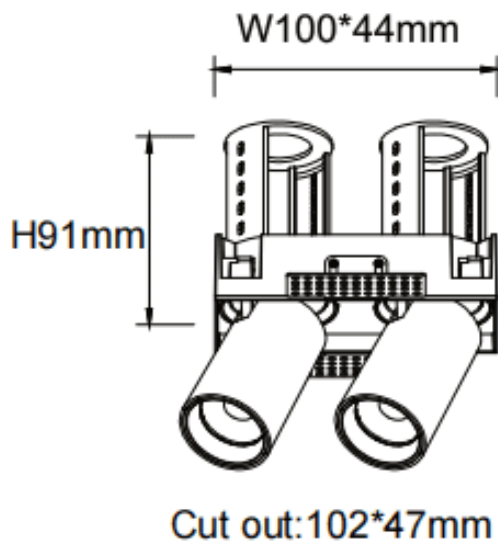

### PTT ST2 Smart

Lavov downlight from the family PTT ST2 Smart with a power of 2x7W and a beam angle of 36°. Finished in Black colour. Trimless version. With a total lumen output of 1400lm and a luminous efficacy of 100lm/W. Made in Die Cast Aluminum. Driver Dimmable Casamby ready. CCT 4000K.

### Dimensions

Product dimensions (mm)       $\varnothing 113 \times 63 \times H90 \text{mm}$

### Scheme

Product	
Real power (W)	2x7
Real luminous flux (Lm)	1400
Luminous efficiency (Lm/W)	100
Beam angle (°)	36
Life time (h)	50000 h L80B10
Colour	Black
Control gear included	Yes
Control gear	Dimmable Casamby ready
Flicker Free	Yes
Light source	LED
Type of LED	COB
Colour temperature (K)	4000
Colour consistency (SDCM)	SDCM3
CRI	90