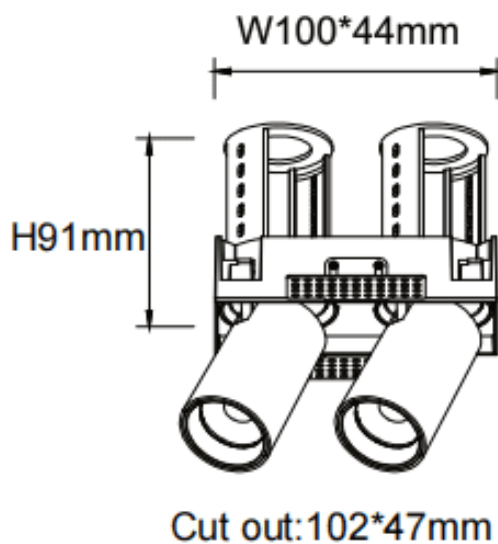

### PTT ST2 Smart

Lavov downlight from the family PTT ST2 Smart with a power of 2x7W and a beam angle of 36°. Finished in Black colour. Trimless version. With a total lumen output of 1400lm and a luminous efficacy of 100lm/W. Made in Die Cast Aluminum. Driver Dimmable Casamby ready. CCT 4000K.

### Dimensions

Product dimensions (mm)       $\varnothing 113 \times 63 \times H90 \text{mm}$

### Scheme

Product	
Real power (W)	2x7
Real luminous flux (Lm)	1400
Luminous efficiency (Lm/W)	100
Beam angle (&ordm;)	36
Life time (h)	50000 h L80B10
Colour	Black
Control gear included	Yes
Control gear	Dimmable Casamby ready
Flicker Free	Yes
Light source	LED
Type of LED	COB
Colour temperature (K)	4000
Colour consistency (SDCM)	SDCM<3
CRI	90