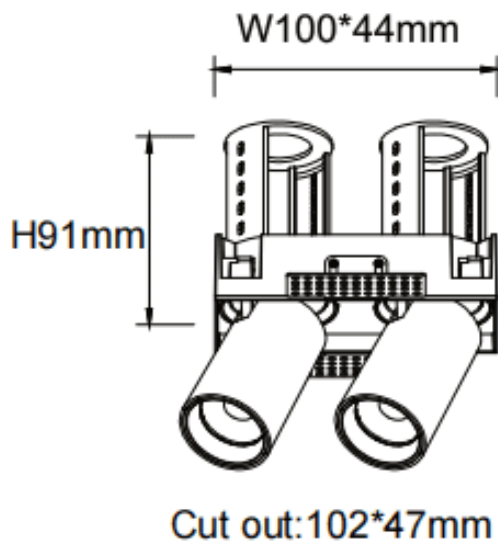

Scheme

Product	
Real power (W)	2x7
Real luminous flux (Lm)	1400
Luminous efficiency (Lm/W)	100
Beam angle (°)	36
Life time (h)	50000 h L80B10
Colour	Black
Control gear included	Yes
Control gear	Dimmable Casamby ready
Flicker Free	Yes
Light source	LED
Type of LED	COB
Colour temperature (K)	4000
Colour consistency (SDCM)	SDCM3
CRI	90