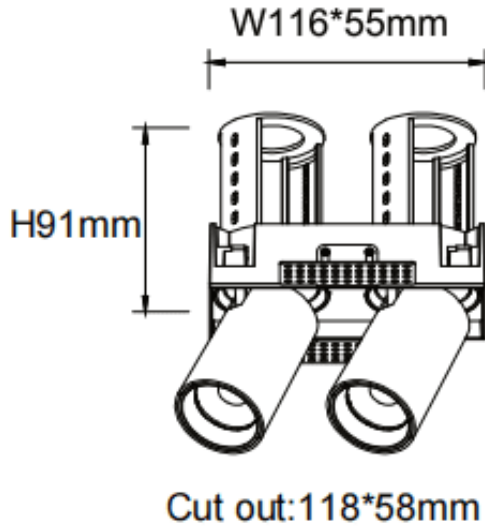

PTT ST2 Smart

Lavov downlight from the family PTT ST2 Smart with a power of 2x10W and a beam angle of 15°. Finished in Black colour. Trimless version. With a total lumen output of 2000lm and a luminous efficacy of 100lm/W. Made in Die Cast Aluminum. Driver Dimmable Casamby ready. CCT 3000K.

Item code	86.D153.2319.02
Product type	Indoor
Category	Downlights
Family	PTT
Subfamily	PTT ST2 Smart
Pictograms	

Dimensions

Product dimensions (mm) $\varnothing 140 \times 79 \times H91 \text{mm}$

Scheme

Product	
Real power (W)	2x10
Real luminous flux (Lm)	2000
Luminous efficiency (Lm/W)	100
Beam angle (°)	15
Life time (h)	50000 h L80B10
Colour	Black
Control gear included	Yes
Control gear	Dimmable Casamby ready
Flicker Free	Yes
Light source	LED
Type of LED	COB
Colour temperature (K)	3000
Colour consistency (SDCM)	SDCM3
CRI	90