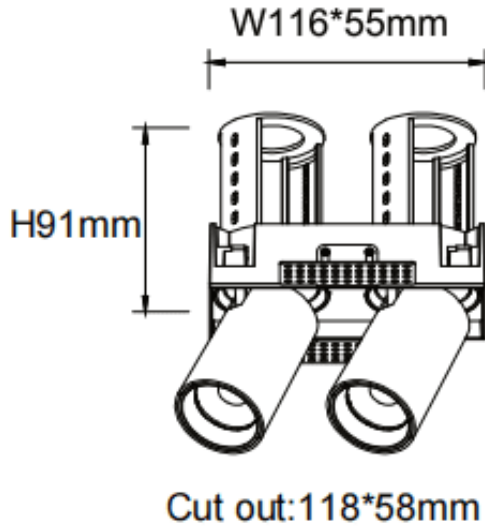

PTT ST2 Smart

Lavov downlight from the family PTT ST2 Smart with a power of 2x10W and a beam angle of 24°. Finished in White colour. Trimless version. With a total lumen output of 2000lm and a luminous efficacy of 100lm/W. Made in Die Cast Aluminum. Driver Dimmable Casamby ready. CCT 3000K.

Item code	86.D153.2329.01
Product type	Indoor
Category	Downlights
Family	PTT
Subfamily	PTT ST2 Smart
Pictograms	

Dimensions

Product dimensions (mm) $\varnothing 140 \times 79 \times H91 \text{mm}$

Scheme

Product	
Real power (W)	2x10
Real luminous flux (Lm)	2000
Luminous efficiency (Lm/W)	100
Beam angle (°)	24
Life time (h)	50000 h L80B10
Colour	White
Control gear included	Yes
Control gear	Dimmable Casamby ready
Flicker Free	Yes
Light source	LED
Type of LED	COB
Colour temperature (K)	3000
Colour consistency (SDCM)	SDCM3
CRI	90