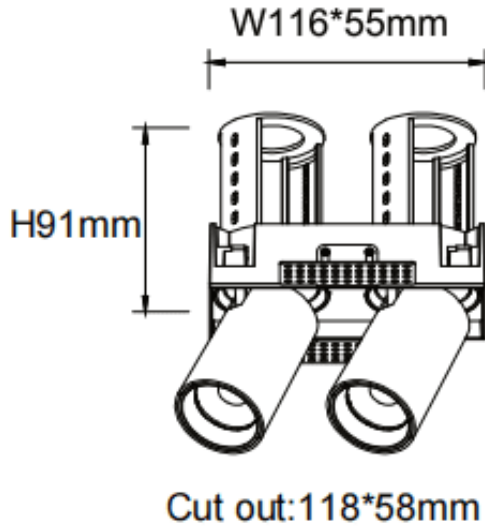

PTT ST2 Smart

Lavov downlight from the family PTT ST2 Smart with a power of 2x10W and a beam angle of 15°. Finished in Black colour. Trimless version. With a total lumen output of 2000lm and a luminous efficacy of 100lm/W. Made in Die Cast Aluminum. Driver Dimmable Casamby ready. CCT 4000K.

Item code	86.D153.2419.02
Product type	Indoor
Category	Downlights
Family	PTT
Subfamily	PTT ST2 Smart
Pictograms	

Dimensions

Product dimensions (mm) $\varnothing 140 \times 79 \times H91 \text{mm}$

Scheme

Product	
Real power (W)	2x10
Real luminous flux (Lm)	2000
Luminous efficiency (Lm/W)	100
Beam angle (º)	15
Life time (h)	50000 h L80B10
Colour	Black
Control gear included	Yes
Control gear	Dimmable Casamby ready
Flicker Free	Yes
Light source	LED
Type of LED	COB
Colour temperature (K)	4000
Colour consistency (SDCM)	SDCM<3
CRI	90