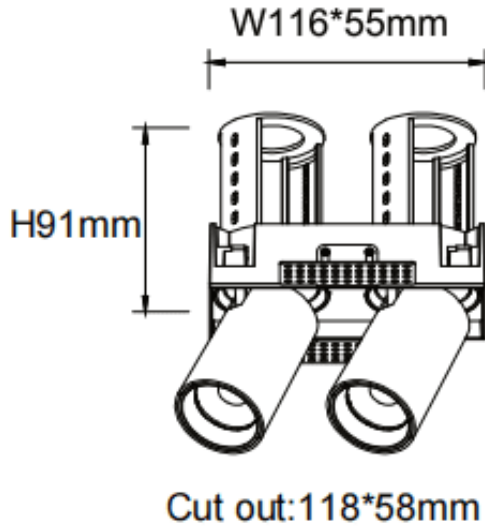

PTT ST2 Smart

Lavov downlight from the family PTT ST2 Smart with a power of 2x10W and a beam angle of 24°. Finished in Black colour. Trimless version. With a total lumen output of 2000lm and a luminous efficacy of 100lm/W. Made in Die Cast Aluminum. Driver Dimmable Casamby ready. CCT 4000K.

Item code	86.D153.2429.02
Product type	Indoor
Category	Downlights
Family	PTT
Subfamily	PTT ST2 Smart
Pictograms	

Dimensions

Product dimensions (mm) $\varnothing 140 \times 79 \times H91 \text{mm}$

Scheme

Product	
Real power (W)	2x10
Real luminous flux (Lm)	2000
Luminous efficiency (Lm/W)	100
Beam angle (º)	24
Life time (h)	50000 h L80B10
Colour	Black
Control gear included	Yes
Control gear	Dimmable Casamby ready
Flicker Free	Yes
Light source	LED
Type of LED	COB
Colour temperature (K)	4000
Colour consistency (SDCM)	SDCM<3
CRI	90