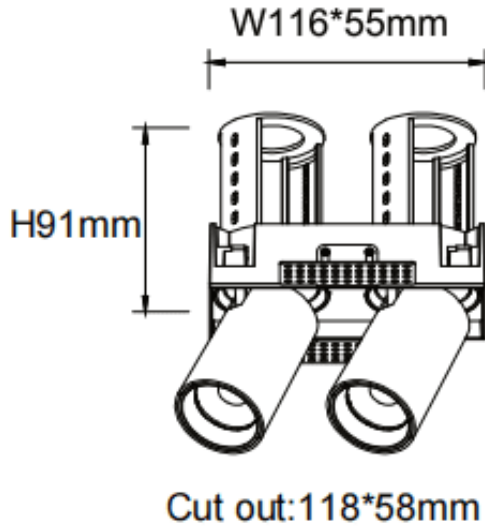

PTT ST2 Smart

Lavov downlight from the family PTT ST2 Smart with a power of 2x10W and a beam angle of 55°. Finished in Black colour. Trimless version. With a total lumen output of 2000lm and a luminous efficacy of 100lm/W. Made in Die Cast Aluminum. Driver Dimmable Casamby ready. CCT 4000K.

Item code	86.D153.2449.02
Product type	Indoor
Category	Downlights
Family	PTT
Subfamily	PTT ST2 Smart
Pictograms	

Dimensions

Product dimensions (mm) $\varnothing 140 \times 79 \times H91 \text{mm}$

Scheme

Product	
Real power (W)	2x10
Real luminous flux (Lm)	2000
Luminous efficiency (Lm/W)	100
Beam angle (º)	55
Life time (h)	50000 h L80B10
Colour	Black
Control gear included	Yes
Control gear	Dimmable Casamby ready
Flicker Free	Yes
Light source	LED
Type of LED	COB
Colour temperature (K)	4000
Colour consistency (SDCM)	SDCM<3
CRI	90