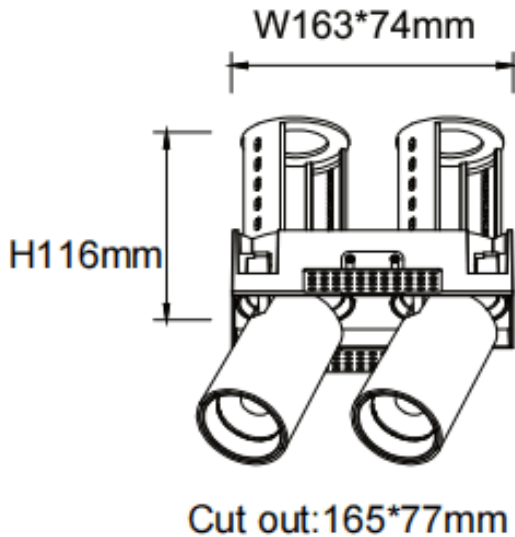

PTT ST2 Smart

Lavov downlight from the family PTT ST2 Smart with a power of 2x18W and a beam angle of 15°. Finished in White colour. Trimless version. With a total lumen output of 3600lm and a luminous efficacy of 100lm/W. Made in Die Cast Aluminum. Driver Dimmable Casamby ready. CCT 3000K.

Item code	86.D153.3319.01
Product type	Indoor
Category	Downlights
Family	PTT
Subfamily	PTT ST2 Smart
Pictograms	

Dimensions

Product dimensions (mm) $\varnothing 194 \times 105 \times H105 \text{mm}$

Scheme

Product	
Real power (W)	2x18
Real luminous flux (Lm)	3600
Luminous efficiency (Lm/W)	100
Beam angle (º)	15
Life time (h)	50000 h L80B10
Colour	White
Control gear included	Yes
Control gear	Dimmable Casamby ready
Flicker Free	Yes
Light source	LED
Type of LED	COB
Colour temperature (K)	3000
Colour consistency (SDCM)	SDCM<3
CRI	90