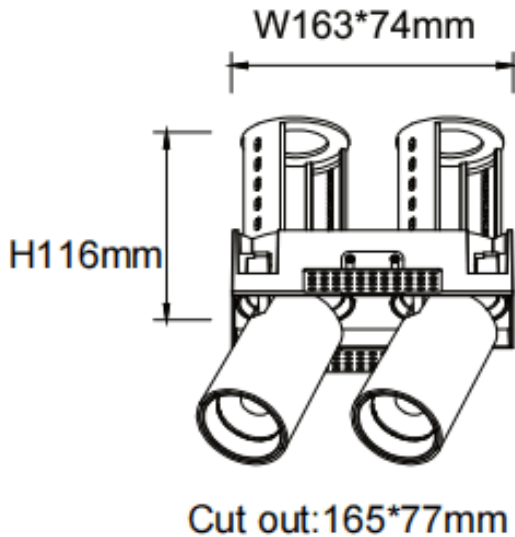

PTT ST2 Smart

Lavov downlight from the family PTT ST2 Smart with a power of 2x18W and a beam angle of 15°. Finished in White colour. Trimless version. With a total lumen output of 3600lm and a luminous efficacy of 100lm/W. Made in Die Cast Aluminum. Driver Dimmable Casamby ready. CCT 3000K.

Item code	86.D153.3319.01
Product type	Indoor
Category	Downlights
Family	PTT
Subfamily	PTT ST2 Smart
Pictograms	

Dimensions

Product dimensions (mm) $\varnothing 194 \times 105 \times H105 \text{mm}$

Scheme

Product	
Real power (W)	2x18
Real luminous flux (Lm)	3600
Luminous efficiency (Lm/W)	100
Beam angle (°)	15
Life time (h)	50000 h L80B10
Colour	White
Control gear included	Yes
Control gear	Dimmable Casamby ready
Flicker Free	Yes
Light source	LED
Type of LED	COB
Colour temperature (K)	3000
Colour consistency (SDCM)	SDCM3
CRI	90