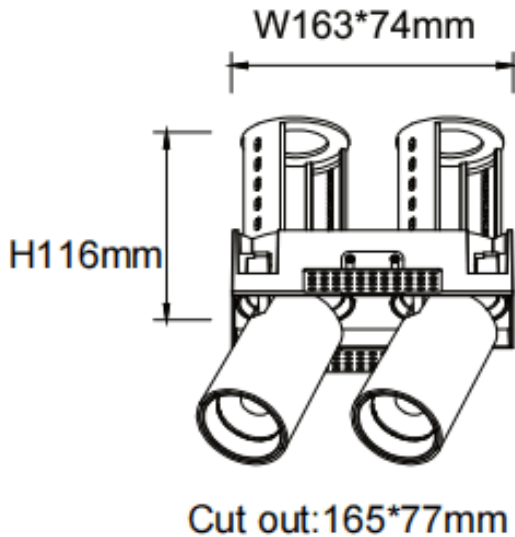

PTT ST2 Smart

Lavov downlight from the family PTT ST2 Smart with a power of 2x18W and a beam angle of 36°. Finished in White colour. Trimless version. With a total lumen output of 3600lm and a luminous efficacy of 100lm/W. Made in Die Cast Aluminum. Driver Dimmable Casamby ready. CCT 3000K.

Item code	86.D153.3339.01
Product type	Indoor
Category	Downlights
Family	PTT
Subfamily	PTT ST2 Smart
Pictograms	

Dimensions

Product dimensions (mm) $\varnothing 194 \times 105 \times H105 \text{mm}$

Scheme

Product	
Real power (W)	2x18
Real luminous flux (Lm)	3600
Luminous efficiency (Lm/W)	100
Beam angle (º)	36
Life time (h)	50000 h L80B10
Colour	White
Control gear included	Yes
Control gear	Dimmable Casamby ready
Flicker Free	Yes
Light source	LED
Type of LED	COB
Colour temperature (K)	3000
Colour consistency (SDCM)	SDCM<3
CRI	90