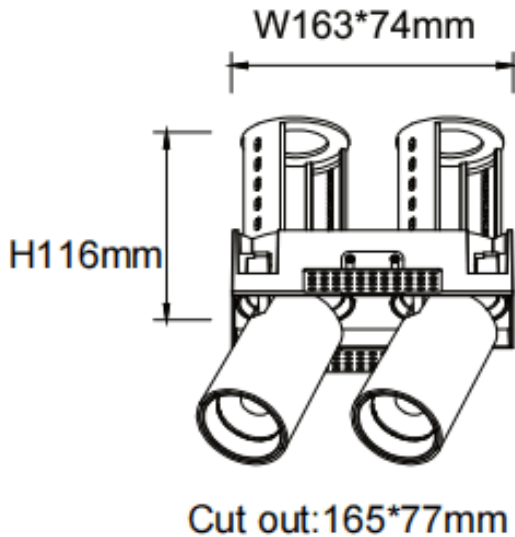

PTT ST2 Smart

Lavov downlight from the family PTT ST2 Smart with a power of 2x18W and a beam angle of 55°. Finished in White colour. Trimless version. With a total lumen output of 3600lm and a luminous efficacy of 100lm/W. Made in Die Cast Aluminum. Driver Dimmable Casamby ready. CCT 3000K.

Item code	86.D153.3349.01
Product type	Indoor
Category	Downlights
Family	PTT
Subfamily	PTT ST2 Smart
Pictograms	

Dimensions

Product dimensions (mm) **∅194x105xH105mm**

Scheme

Product	
Real power (W)	2x18
Real luminous flux (Lm)	3600
Luminous efficiency (Lm/W)	100
Beam angle (&ordm;)	55
Life time (h)	50000 h L80B10
Colour	White
Control gear included	Yes
Control gear	Dimmable Casamby ready
Flicker Free	Yes
Light source	LED
Type of LED	COB
Colour temperature (K)	3000
Colour consistency (SDCM)	SDCM<3
CRI	90