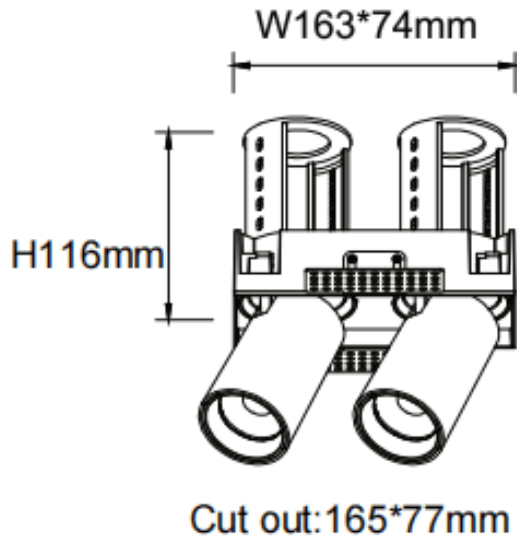

PTT ST2 Smart

Lavov downlight from the family PTT ST2 Smart with a power of 2x18W and a beam angle of 15°. Finished in White colour. Trimless version. With a total lumen output of 3600lm and a luminous efficacy of 100lm/W. Made in Die Cast Aluminum. Driver Dimmable Casamby ready. CCT 4000K.

Item code	86.D153.3419.01
Product type	Indoor
Category	Downlights
Family	PTT
Subfamily	PTT ST2 Smart
Pictograms	

Dimensions

Product dimensions (mm) $\varnothing 194 \times 105 \times H105 \text{mm}$

Scheme

Product	
Real power (W)	2x18
Real luminous flux (Lm)	3600
Luminous efficiency (Lm/W)	100
Beam angle (°)	15
Life time (h)	50000 h L80B10
Colour	White
Control gear included	Yes
Control gear	Dimmable Casamby ready
Flicker Free	Yes
Light source	LED
Type of LED	COB
Colour temperature (K)	4000
Colour consistency (SDCM)	SDCM3
CRI	90