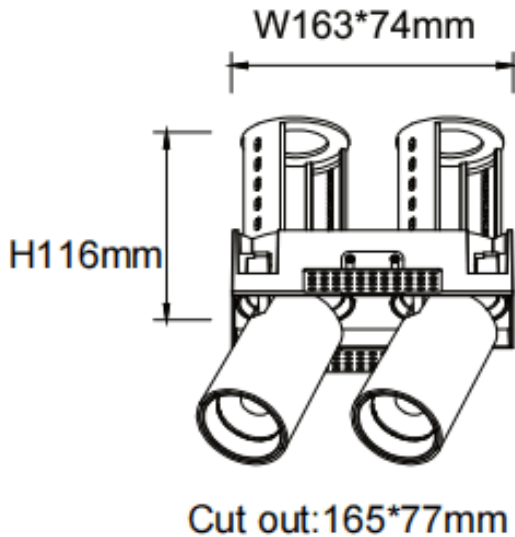

### PTT ST2 Smart

Lavov downlight from the family PTT ST2 Smart with a power of 2x18W and a beam angle of 15°. Finished in White colour. Trimless version. With a total lumen output of 3600lm and a luminous efficacy of 100lm/W. Made in Die Cast Aluminum. Driver Dimmable Casamby ready. CCT 4000K.

### Dimensions

**Product dimensions (mm)**      **Ø194x105xH105mm**

### Scheme

<b>Product</b>	
<b>Real power (W)</b>	<b>2x18</b>
<b>Real luminous flux (Lm)</b>	<b>3600</b>
<b>Luminous efficiency (Lm/W)</b>	<b>100</b>
<b>Beam angle (&amp;ordm;)</b>	<b>15</b>
<b>Life time (h)</b>	<b>50000 h L80B10</b>
<b>Colour</b>	<b>White</b>
<b>Control gear included</b>	<b>Yes</b>
<b>Control gear</b>	<b>Dimmable Casamby ready</b>
<b>Flicker Free</b>	<b>Yes</b>
<b>Light source</b>	<b>LED</b>
<b>Type of LED</b>	<b>COB</b>
<b>Colour temperature (K)</b>	<b>4000</b>
<b>Colour consistency (SDCM)</b>	<b>SDCM&lt;3</b>
<b>CRI</b>	<b>90</b>