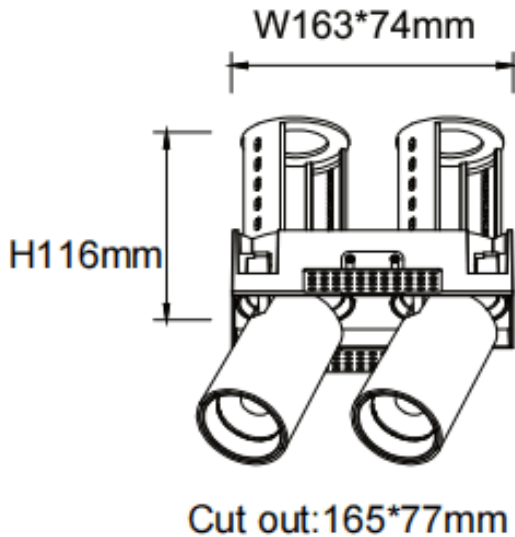

PTT ST2 Smart

Lavov downlight from the family PTT ST2 Smart with a power of 2x18W and a beam angle of 15°. Finished in Black colour. Trimless version. With a total lumen output of 3600lm and a luminous efficacy of 100lm/W. Made in Die Cast Aluminum. Driver Dimmable Casamby ready. CCT 4000K.

Item code	86.D153.3419.02
Product type	Indoor
Category	Downlights
Family	PTT
Subfamily	PTT ST2 Smart
Pictograms	

Dimensions

Product dimensions (mm) Ø194x105xH105mm

Scheme

Product	
Real power (W)	2x18
Real luminous flux (Lm)	3600
Luminous efficiency (Lm/W)	100
Beam angle (°)	15
Life time (h)	50000 h L80B10
Colour	Black
Control gear included	Yes
Control gear	Dimmable Casamby ready
Flicker Free	Yes
Light source	LED
Type of LED	COB
Colour temperature (K)	4000
Colour consistency (SDCM)	SDCM3
CRI	90