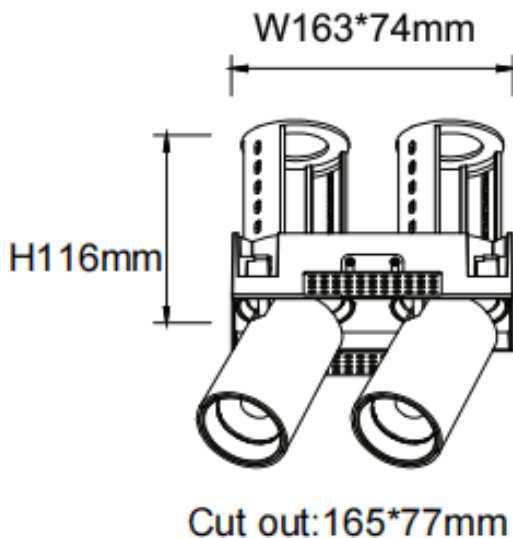

PTT ST2 Smart

Lavov downlight from the family PTT ST2 Smart with a power of 2x18W and a beam angle of 24°. Finished in White colour. Trimless version. With a total lumen output of 3600lm and a luminous efficacy of 100lm/W. Made in Die Cast Aluminum. Driver Dimmable Casamby ready. CCT 4000K.

Item code	86.D153.3429.01
Product type	Indoor
Category	Downlights
Family	PTT
Subfamily	PTT ST2 Smart
Pictograms	

Dimensions

Product dimensions (mm) **Ø194x105xH105mm**

Scheme

Product	
Real power (W)	2x18
Real luminous flux (Lm)	3600
Luminous efficiency (Lm/W)	100
Beam angle (°)	24
Life time (h)	50000 h L80B10
Colour	White
Control gear included	Yes
Control gear	Dimmable Casamby ready
Flicker Free	Yes
Light source	LED
Type of LED	COB
Colour temperature (K)	4000
Colour consistency (SDCM)	SDCM3
CRI	90