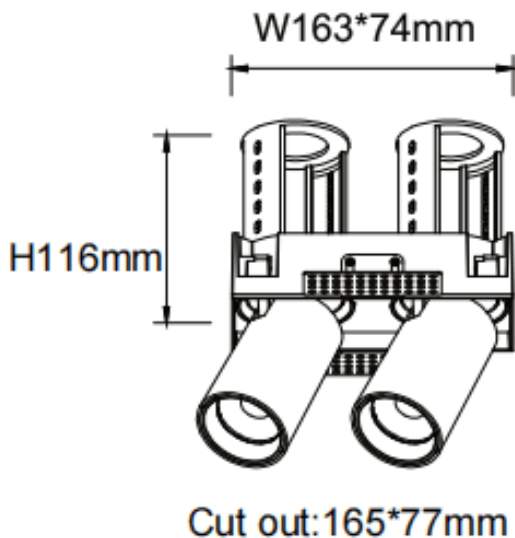

PTT ST2 Smart

Lavov downlight from the family PTT ST2 Smart with a power of 2x18W and a beam angle of 24°. Finished in White colour. Trimless version. With a total lumen output of 3600lm and a luminous efficacy of 100lm/W. Made in Die Cast Aluminum. Driver Dimmable Casamby ready. CCT 4000K.

Item code	86.D153.3429.01
Product type	Indoor
Category	Downlights
Family	PTT
Subfamily	PTT ST2 Smart
Pictograms	

Dimensions

Product dimensions (mm) Ø194x105xH105mm

Scheme

Product	
Real power (W)	2x18
Real luminous flux (Lm)	3600
Luminous efficiency (Lm/W)	100
Beam angle (º)	24
Life time (h)	50000 h L80B10
Colour	White
Control gear included	Yes
Control gear	Dimmable Casamby ready
Flicker Free	Yes
Light source	LED
Type of LED	COB
Colour temperature (K)	4000
Colour consistency (SDCM)	SDCM<3
CRI	90