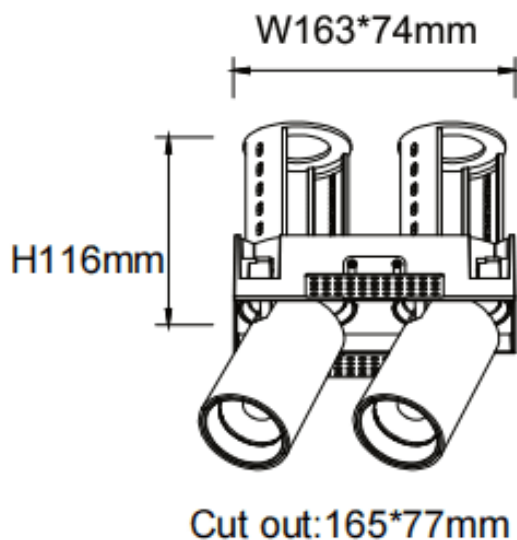

PTT ST2 Smart

Lavov downlight from the family PTT ST2 Smart with a power of 2x18W and a beam angle of 24°. Finished in Black colour. Trimless version. With a total lumen output of 3600lm and a luminous efficacy of 100lm/W. Made in Die Cast Aluminum. Driver Dimmable Casamby ready. CCT 4000K.

Item code	86.D153.3429.02
Product type	Indoor
Category	Downlights
Family	PTT
Subfamily	PTT ST2 Smart
Pictograms	

Dimensions

Product dimensions (mm) **Ø194x105xH105mm**

Scheme

Product	
Real power (W)	2x18
Real luminous flux (Lm)	3600
Luminous efficiency (Lm/W)	100
Beam angle (&ordm;)	24
Life time (h)	50000 h L80B10
Colour	Black
Control gear included	Yes
Control gear	Dimmable Casamby ready
Flicker Free	Yes
Light source	LED
Type of LED	COB
Colour temperature (K)	4000
Colour consistency (SDCM)	SDCM<3
CRI	90