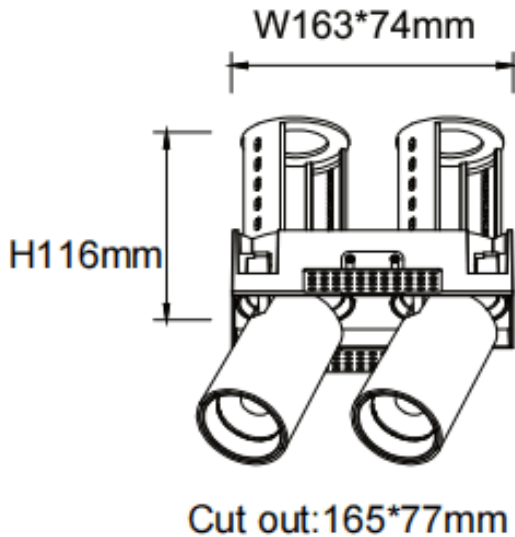

PTT ST2 Smart

Lavov downlight from the family PTT ST2 Smart with a power of 2x18W and a beam angle of 55°. Finished in White colour. Trimless version. With a total lumen output of 3600lm and a luminous efficacy of 100lm/W. Made in Die Cast Aluminum. Driver Dimmable Casamby ready. CCT 4000K.

Item code	86.D153.3449.01
Product type	Indoor
Category	Downlights
Family	PTT
Subfamily	PTT ST2 Smart
Pictograms	

Dimensions

Product dimensions (mm) **Ø194x105xH105mm**

Scheme

Product	
Real power (W)	2x18
Real luminous flux (Lm)	3600
Luminous efficiency (Lm/W)	100
Beam angle (°)	55
Life time (h)	50000 h L80B10
Colour	White
Control gear included	Yes
Control gear	Dimmable Casamby ready
Flicker Free	Yes
Light source	LED
Type of LED	COB
Colour temperature (K)	4000
Colour consistency (SDCM)	SDCM3
CRI	90