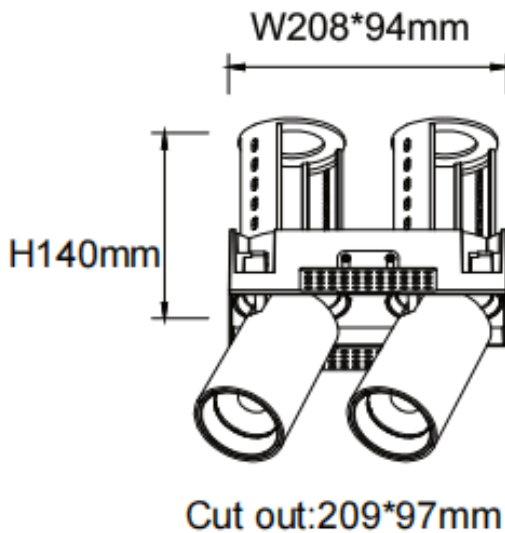

PTT ST2 Smart

Lavov downlight from the family PTT ST2 Smart with a power of 2x30W and a beam angle of 24°. Finished in White colour. Trimless version. With a total lumen output of 6000lm and a luminous efficacy of 100lm/W. Made in Die Cast Aluminum. Driver Dimmable Casamby ready. CCT 3000K.

Item code	86.D153.4329.01
Product type	Indoor
Category	Downlights
Family	PTT
Subfamily	PTT ST2 Smart
Pictograms	

Dimensions

Product dimensions (mm) **Ø222x108xH140mm**

Scheme

Product	
Real power (W)	2x30
Real luminous flux (Lm)	6000
Luminous efficiency (Lm/W)	100
Beam angle (&ordm;)	24
Life time (h)	50000 h L80B10
Colour	White
Control gear included	Yes
Control gear	Dimmable Casamby ready
Flicker Free	Yes
Light source	LED
Type of LED	COB
Colour temperature (K)	3000
Colour consistency (SDCM)	SDCM<3
CRI	90