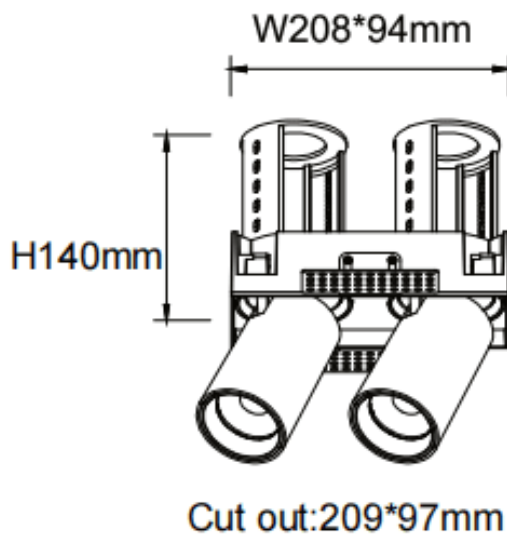

PTT ST2 Smart

Lavov downlight from the family PTT ST2 Smart with a power of 2x30W and a beam angle of 15°. Finished in Black colour. Trimless version. With a total lumen output of 6000lm and a luminous efficacy of 100lm/W. Made in Die Cast Aluminum. Driver Dimmable Casamby ready. CCT 4000K.

Item code	86.D153.4419.02
Product type	Indoor
Category	Downlights
Family	PTT
Subfamily	PTT ST2 Smart
Pictograms	

Dimensions

Product dimensions (mm) **Ø222x108xH140mm**

Scheme

Product

Real power (W)	2x30
Real luminous flux (Lm)	6000
Luminous efficiency (Lm/W)	100
Beam angle (°)	15
Life time (h)	50000 h L80B10
Colour	Black
Control gear included	Yes
Control gear	Dimmable Casamby ready
Flicker Free	Yes
Light source	LED
Type of LED	COB
Colour temperature (K)	4000
Colour consistency (SDCM)	SDCM<3
CRI	90