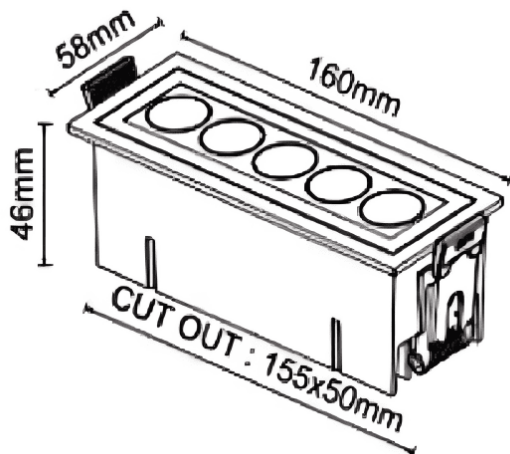

**STARO-R**

Lavov downlight from the family STARO-R with a power of 10W and a 15 degrees beam angle. Finished in White colour. Dimensions 160x58x46mm.. With a total lumen output of 900lm and a luminous efficiency of 90lm/W. CCT 3000K. Driver ON-OFF. Made in Die Cast Aluminium Body, Front Cover Tempered Glass. .IP65. IK06

Dimensions	
Product dimensions (mm)	160x58x46mm

**Scheme**

Item code	86.D155.1311.01
Product type	Outdoor
Category	Recessed Wall & Ceiling
Family	STARO-R
Pictograms	

<b>Product</b>	
Real power (W)	10
Real luminous flux (Lm)	900
Luminous efficiency (Lm/W)	90
Beam angle (°)	15
Life time (h)	50000h L80B10
IP	IP65
Colour	White
Control gear included	Yes
Control gear	ON-OFF
Light source	LED
Type of LED	SMD
Colour temperature (K)	3000
Colour consistency (SDCM)	SDCM3
CRI	90
IK	IK06