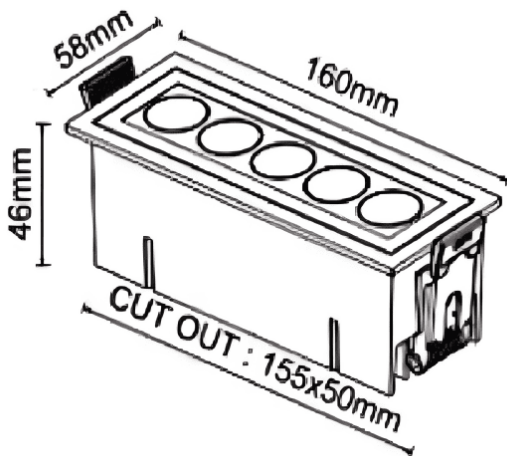

STARO-R

Lavov downlight from the family STARO-R with a power of 10W and a 15 degrees beam angle. Finished in White colour. Dimensions 160x58x46mm.. With a total lumen output of 900lm and a luminous efficiency of 90lm/W. CCT 3000K. Driver ON-OFF. Made in Die Cast Aluminium Body, Front Cover Tempered Glass. .IP65. IK06

Dimensions

Product dimensions (mm) **160x58x46mm**

Scheme

Item code	86.D155.1311.01
Product type	Outdoor
Category	Recessed Wall & Ceiling
Family	STARO-R
Pictograms	

Product	
Real power (W)	10
Real luminous flux (Lm)	900
Luminous efficiency (Lm/W)	90
Beam angle (º)	15
Life time (h)	50000h L80B10
IP	IP65
Colour	White
Control gear included	Yes
Control gear	ON-OFF
Colour temperature (K)	3000
Colour consistency (SDCM)	SDCM<3
CRI	90
IK	IK06