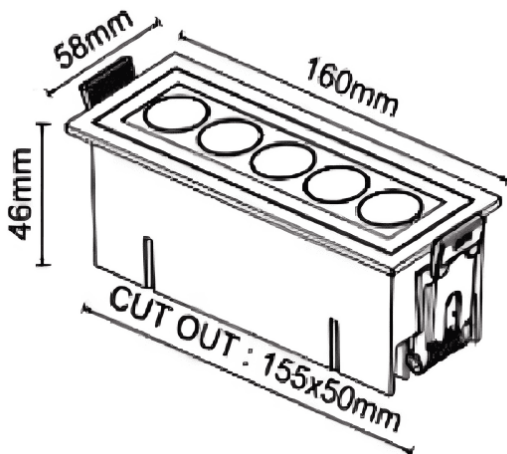

STARO-R

Lavov downlight from the family STARO-R with a power of 10W and a 15 degrees beam angle. Finished in Black colour. Dimensions 160x58x46mm.. With a total lumen output of 900lm and a luminous efficiency of 90lm/W. CCT 3000K. Driver ON-OFF. Made in Die Cast Aluminium Body, Front Cover Tempered Glass. .IP65. IK06

Dimensions

Product dimensions (mm) **160x58x46mm**

Scheme

Item code	86.D155.1311.02
Product type	Outdoor
Category	Recessed Wall & Ceiling
Family	STARO-R
Pictograms	

Product	
Real power (W)	10
Real luminous flux (Lm)	900
Luminous efficiency (Lm/W)	90
Beam angle (º)	15
Life time (h)	50000h L80B10
IP	IP65
Colour	Black
Control gear included	Yes
Control gear	ON-OFF
Colour temperature (K)	3000
Colour consistency (SDCM)	SDCM<3
CRI	90
IK	IK06