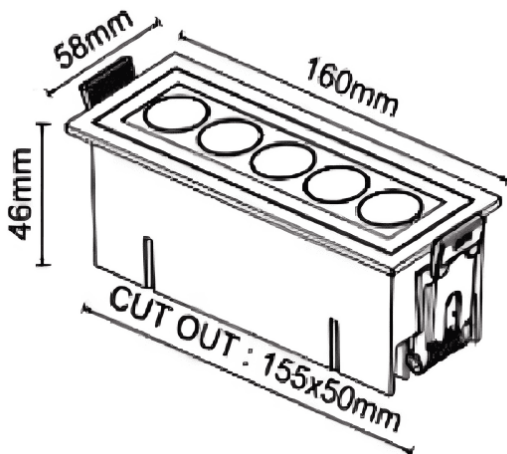

STARO-R

Lavov downlight from the family STARO-R with a power of 10W and a 15 degrees beam angle. Finished in Black colour. Dimensions 160x58x46mm.. With a total lumen output of 900lm and a luminous efficiency of 90lm/W. CCT 3000K. Driver ON-OFF. Made in Die Cast Aluminium Body, Front Cover Tempered Glass. .IP65. IK06

Dimensions

Product dimensions (mm) **160x58x46mm**

Scheme

Item code	86.D155.1311.02
Product type	Outdoor
Category	Recessed Wall & Ceiling
Family	STARO-R
Pictograms	

Product	
Real power (W)	10
Real luminous flux (Lm)	900
Luminous efficiency (Lm/W)	90
Beam angle (°)	15
Life time (h)	50000h L80B10
IP	IP65
Colour	Black
Control gear included	Yes
Control gear	ON-OFF
Light source	LED
Type of LED	SMD
Colour temperature (K)	3000
Colour consistency (SDCM)	SDCM3
CRI	90
IK	IK06