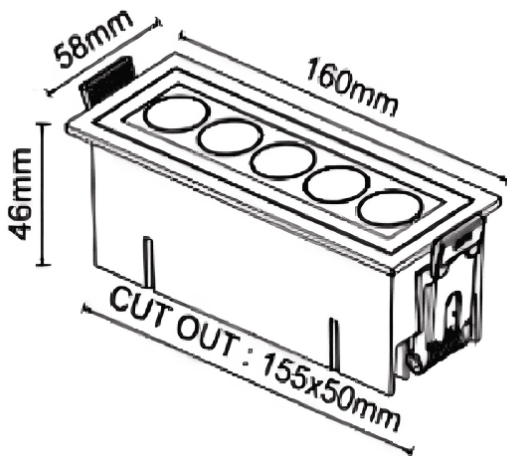

STARO-R

Lavov downlight from the family STARO-R with a power of 10W and a 24 degrees beam angle. Finished in White colour. Dimensions 160x58x46mm.. With a total lumen output of 900lm and a luminous efficiency of 90lm/W. CCT 3000K. Driver ON-OFF. Made in Die Cast Aluminium Body, Front Cover Tempered Glass. .IP65. IK06

Dimensions	
Product dimensions (mm)	160x58x46mm

Scheme

Item code	86.D155.1321.01
Product type	Outdoor
Category	Recessed Wall & Ceiling
Family	STARO-R
Pictograms	

Product	
Real power (W)	10
Real luminous flux (Lm)	900
Luminous efficiency (Lm/W)	90
Beam angle (º)	24
Life time (h)	50000h L80B10
IP	IP65
Colour	White
Control gear included	Yes
Control gear	ON-OFF
Colour temperature (K)	3000
Colour consistency (SDCM)	SDCM<3
CRI	90
IK	IK06