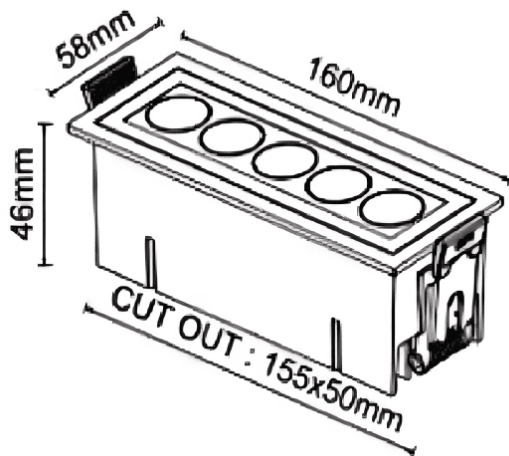

**STARO-R**

Lavov downlight from the family STARO-R with a power of 10W and a 24 degrees beam angle. Finished in White colour. Dimensions 160x58x46mm.. With a total lumen output of 900lm and a luminous efficiency of 90lm/W. CCT 3000K. Driver ON-OFF. Made in Die Cast Aluminium Body, Front Cover Tempered Glass. .IP65. IK06

Dimensions	
Product dimensions (mm)	160x58x46mm

**Scheme**

Item code	86.D155.1321.01
Product type	Outdoor
Category	Recessed Wall & Ceiling
Family	STARO-R
Pictograms	

<b>Product</b>	
Real power (W)	10
Real luminous flux (Lm)	900
Luminous efficiency (Lm/W)	90
Beam angle (°)	24
Life time (h)	50000h L80B10
IP	IP65
Colour	White
Control gear included	Yes
Control gear	ON-OFF
Light source	LED
Type of LED	SMD
Colour temperature (K)	3000
Colour consistency (SDCM)	SDCM3
CRI	90
IK	IK06