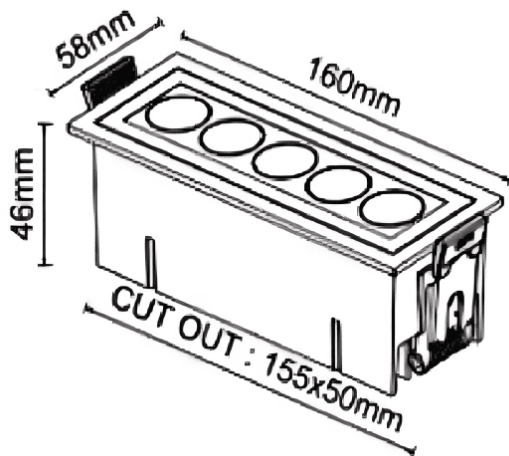

STARO-R

Lavov downlight from the family STARO-R with a power of 10W and a 24 degrees beam angle. Finished in Black colour. Dimensions 160x58x46mm.. With a total lumen output of 900lm and a luminous efficiency of 90lm/W. CCT 3000K. Driver ON-OFF. Made in Die Cast Aluminium Body, Front Cover Tempered Glass. .IP65. IK06

Dimensions	
Product dimensions (mm)	160x58x46mm

Scheme

Item code	86.D155.1321.02
Product type	Outdoor
Category	Recessed Wall & Ceiling
Family	STARO-R
Pictograms	

Product	
Real power (W)	10
Real luminous flux (Lm)	900
Luminous efficiency (Lm/W)	90
Beam angle (°)	24
Life time (h)	50000h L80B10
IP	IP65
Colour	Black
Control gear included	Yes
Control gear	ON-OFF
Light source	LED
Type of LED	SMD
Colour temperature (K)	3000
Colour consistency (SDCM)	SDCM3
CRI	90
IK	IK06