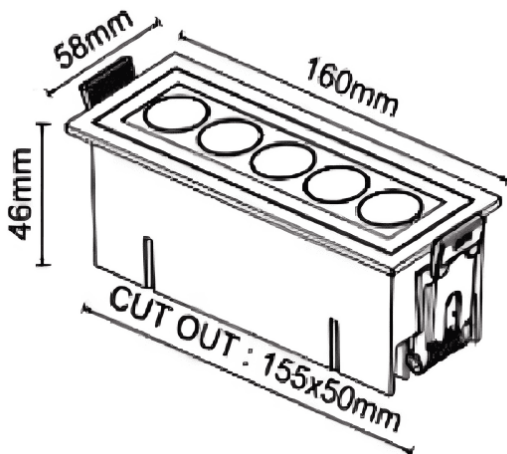

STARO-R

Lavov downlight from the family STARO-R with a power of 10W and a 24 degrees beam angle. Finished in Black colour. Dimensions 160x58x46mm.. With a total lumen output of 900lm and a luminous efficiency of 90lm/W. CCT 3000K. Driver ON-OFF. Made in Die Cast Aluminium Body, Front Cover Tempered Glass. .IP65. IK06

Dimensions

Product dimensions (mm) **160x58x46mm**

Scheme

Item code	86.D155.1321.02
Product type	Outdoor
Category	Recessed Wall & Ceiling
Family	STARO-R
Pictograms	

Product	
Real power (W)	10
Real luminous flux (Lm)	900
Luminous efficiency (Lm/W)	90
Beam angle (º)	24
Life time (h)	50000h L80B10
IP	IP65
Colour	Black
Control gear included	Yes
Control gear	ON-OFF
Colour temperature (K)	3000
Colour consistency (SDCM)	SDCM<3
CRI	90
IK	IK06