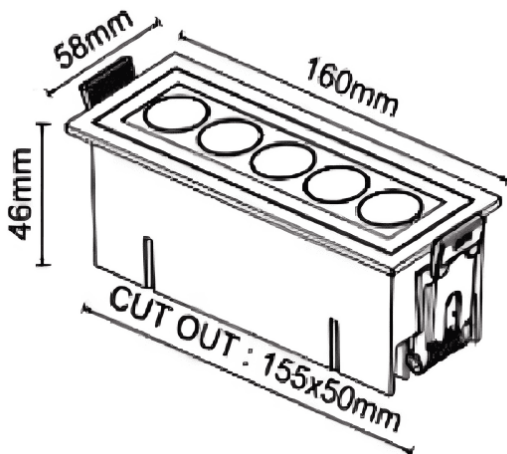

STARO-R

Lavov downlight from the family STARO-R with a power of 10W and a 36 degrees beam angle. Finished in White colour. Dimensions 160x58x46mm.. With a total lumen output of 900lm and a luminous efficiency of 90lm/W. CCT 3000K. Driver ON-OFF. Made in Die Cast Aluminium Body, Front Cover Tempered Glass. .IP65. IK06

Dimensions

Product dimensions (mm) 160x58x46mm

Scheme

Item code	86.D155.1331.01
Product type	Outdoor
Category	Recessed Wall & Ceiling
Family	STARO-R
Pictograms	

Product	
Real power (W)	10
Real luminous flux (Lm)	900
Luminous efficiency (Lm/W)	90
Beam angle (°)	36
Life time (h)	50000h L80B10
IP	IP65
Colour	White
Control gear included	Yes
Control gear	ON-OFF
Light source	LED
Type of LED	SMD
Colour temperature (K)	3000
Colour consistency (SDCM)	SDCM3
CRI	90
IK	IK06