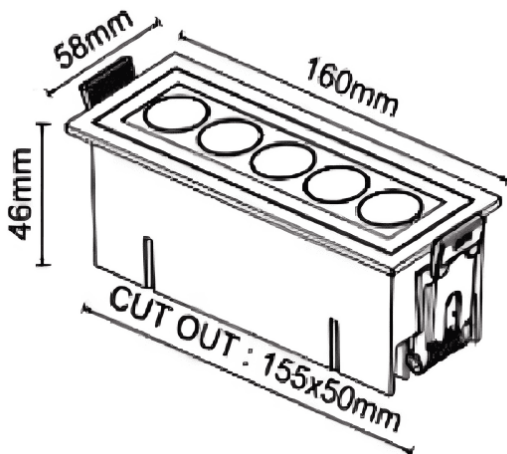

STARO-R

Lavov downlight from the family STARO-R with a power of 10W and a 36 degrees beam angle. Finished in White colour. Dimensions 160x58x46mm.. With a total lumen output of 900lm and a luminous efficiency of 90lm/W. CCT 3000K. Driver ON-OFF. Made in Die Cast Aluminium Body, Front Cover Tempered Glass. .IP65. IK06

Dimensions

Product dimensions (mm) **160x58x46mm**

Scheme

Item code	86.D155.1331.01
Product type	Outdoor
Category	Recessed Wall & Ceiling
Family	STARO-R
Pictograms	

Product	
Real power (W)	10
Real luminous flux (Lm)	900
Luminous efficiency (Lm/W)	90
Beam angle (º)	36
Life time (h)	50000h L80B10
IP	IP65
Colour	White
Control gear included	Yes
Control gear	ON-OFF
Colour temperature (K)	3000
Colour consistency (SDCM)	SDCM<3
CRI	90
IK	IK06