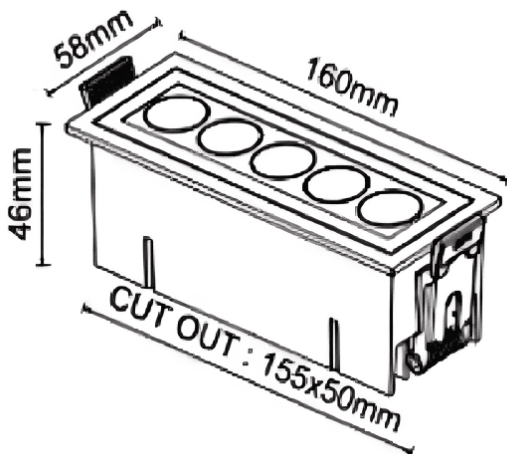

STARO-R

Lavov downlight from the family STARO-R with a power of 10W and a 36 degrees beam angle. Finished in Black colour. Dimensions 160x58x46mm.. With a total lumen output of 900lm and a luminous efficiency of 90lm/W. CCT 3000K. Driver ON-OFF. Made in Die Cast Aluminium Body, Front Cover Tempered Glass. .IP65. IK06

Dimensions	
Product dimensions (mm)	160x58x46mm

Scheme

Item code	86.D155.1331.02
Product type	Outdoor
Category	Recessed Wall & Ceiling
Family	STARO-R
Pictograms	

Product	
Real power (W)	10
Real luminous flux (Lm)	900
Luminous efficiency (Lm/W)	90
Beam angle (°)	36
Life time (h)	50000h L80B10
IP	IP65
Colour	Black
Control gear included	Yes
Control gear	ON-OFF
Light source	LED
Type of LED	SMD
Colour temperature (K)	3000
Colour consistency (SDCM)	SDCM3
CRI	90
IK	IK06