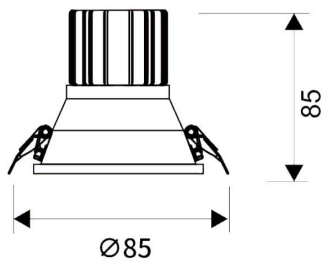

LIGHT HOLE

Lavov Downlights from the family LIGHT HOLE ,power 10 W and CRI 80 with an optic 24 degrees made in Die Cast Aluminum finished in White with a real lumen output of 900lm and an efficiency of 90lm/W. ON/OFF driver.

Item code	86.D216.1311.01
Product type	Indoor
Category	Downlights
Family	LIGHT HOLE

Pictograms

Scheme

Product

Real power (W)	10
Real luminous flux (Lm)	900
Luminous efficiency (Lm/W)	90
Beam angle (°)	24
Life time (h)	50000 h L80B10
IP	20
Electrical class insulation	Clas II
Colour	White
Control gear included	Yes
Control gear	ON/OFF
Flicker Free	Yes
Light source	LED
Type of LED	COB
Colour temperature (K)	3000
Colour consistency (SDCM)	SDCM<3
CRI	80