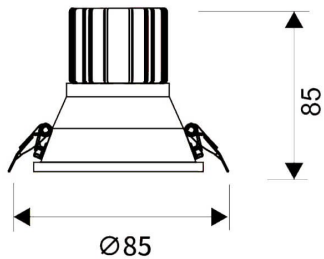

LIGHT HOLE

Lavov Downlights from the family LIGHT HOLE ,power 10 W and CRI 80 with an optic 24 degrees made in Die Cast Aluminum finished in White with a real lumen output of 900lm and an efficiency of 90lm/W. DALI driver.

Item code	86.D216.1313.01
Product type	Indoor
Category	Downlights
Family	LIGHT HOLE

Pictograms

Scheme

Product

Real power (W)	10
Real luminous flux (Lm)	900
Luminous efficiency (Lm/W)	90
Beam angle (°)	24
Life time (h)	50000 h L80B10
IP	20
Electrical class insulation	Clas II
Colour	White
Control gear included	Yes
Control gear	DALI
Flicker Free	Yes
Light source	LED
Type of LED	COB
Colour temperature (K)	3000
Colour consistency (SDCM)	SDCM<3
CRI	80