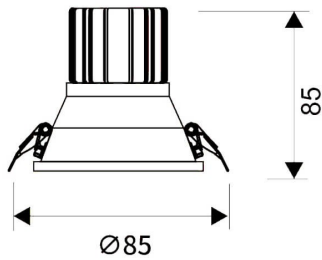

LIGHT HOLE

Lavov Downlights from the family LIGHT HOLE ,power 10 W and CRI 80 with an optic 24 degrees made in Die Cast Aluminum finished in White with a real lumen output of 900lm and an efficiency of 90lm/W. DALI driver.

Item code	86.D216.1313.01
Product type	Indoor
Category	Downlights
Family	LIGHT HOLE
Pictograms	

Scheme

Product	
Real power (W)	10
Real luminous flux (Lm)	900
Luminous efficiency (Lm/W)	90
Beam angle (°)	24
Life time (h)	50000 h L80B10
IP	20
Electrical class insulation	Clas II
Colour	White
Control gear included	Yes
Control gear	DALI
Flicker Free	Yes
Light source	LED
Type of LED	COB
Colour temperature (K)	3000
Colour consistency (SDCM)	SDCM<3
CRI	80