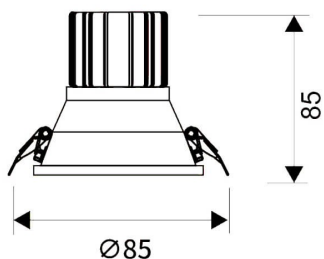

LIGHT HOLE

Lavov Downlights from the family LIGHT HOLE ,power 10 W and CRI 80 with an optic 38 degrees made in Die Cast Aluminum finished in White with a real lumen output of 900lm and an efficiency of 90lm/W. ON/OFF driver.

Item code	86.D216.1321.01
Product type	Indoor
Category	Downlights
Family	LIGHT HOLE

Pictograms

Scheme

Product

Real power (W)	10
Real luminous flux (Lm)	900
Luminous efficiency (Lm/W)	90
Beam angle (°)	38
Life time (h)	50000 h L80B10
IP	20
Electrical class insulation	Clas II
Colour	White
Control gear included	Yes
Control gear	ON/OFF
Flicker Free	Yes
Light source	LED
Type of LED	COB
Colour temperature (K)	3000
Colour consistency (SDCM)	SDCM<3
CRI	80