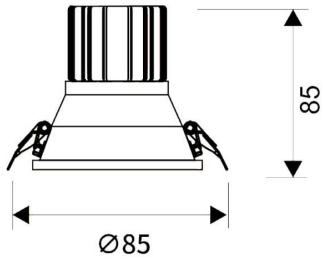

LIGHT HOLE

Lavov Downlights from the family LIGHT HOLE ,power 10 W and CRI 80 with an optic 38 degrees made in Die Cast Aluminum finished in White with a real lumen output of 900lm and an efficiency of 90lm/W. ON/OFF driver.

Item code	86.D216.1321.01
Product type	Indoor
Category	Downlights
Family	LIGHT HOLE
Pictograms	         

Scheme

Product	
Real power (W)	10
Real luminous flux (Lm)	900
Luminous efficiency (Lm/W)	90
Beam angle (°)	38
Life time (h)	50000 h L80B10
IP	20
Electrical class insulation	Clas II
Colour	White
Control gear included	Yes
Control gear	ON/OFF
Flicker Free	Yes
Light source	LED
Type of LED	COB
Colour temperature (K)	3000
Colour consistency (SDCM)	SDCM<3
CRI	80