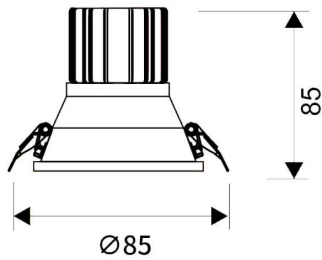

LIGHT HOLE

Lavov Downlights from the family LIGHT HOLE ,power 10 W and CRI 80 with an optic 38 degrees made in Die Cast Aluminum finished in White with a real lumen output of 900lm and an efficiency of 90lm/W. ON/OFF driver.

Item code	86.D216.1321.01
Product type	Indoor
Category	Downlights
Family	LIGHT HOLE

Pictograms

Scheme

Product

Real power (W)	10
Real luminous flux (Lm)	900
Luminous efficiency (Lm/W)	90
Beam angle (°)	38
Life time (h)	50000 h L80B10
IP	20
Electrical class insulation	Clas II
Colour	White
Control gear included	Yes
Control gear	ON/OFF
Flicker Free	Yes
Light source	LED
Type of LED	COB
Colour temperature (K)	3000
Colour consistency (SDCM)	SDCM<3
CRI	80