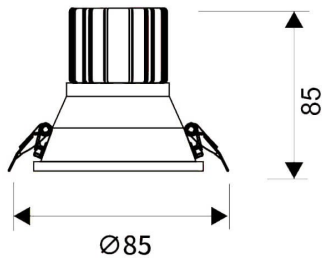

LIGHT HOLE

Lavov Downlights from the family LIGHT HOLE ,power 10 W and CRI 80 with an optic 38 degrees made in Die Cast Aluminum finished in White with a real lumen output of 900lm and an efficiency of 90lm/W. DALI driver.

Item code	86.D216.1323.01
Product type	Indoor
Category	Downlights
Family	LIGHT HOLE
Pictograms	

Scheme

Product

Real power (W)	10
Real luminous flux (Lm)	900
Luminous efficiency (Lm/W)	90
Beam angle (°)	38
Life time (h)	50000 h L80B10
IP	20
Electrical class insulation	Clas II
Colour	White
Control gear included	Yes
Control gear	DALI
Flicker Free	Yes
Light source	LED
Type of LED	COB
Colour temperature (K)	3000
Colour consistency (SDCM)	SDCM<3
CRI	80