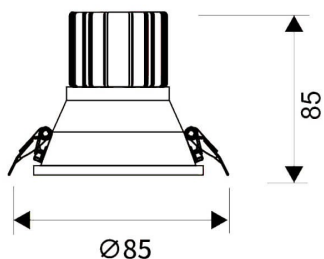

LIGHT HOLE

Lavov Downlights from the family LIGHT HOLE ,power 10 W and CRI 80 with an optic 38 degrees made in Die Cast Aluminum finished in White with a real lumen output of 900lm and an efficiency of 90lm/W. DALI driver.

Item code	86.D216.1323.01
Product type	Indoor
Category	Downlights
Family	LIGHT HOLE
Pictograms	

Scheme

Product

Real power (W)	10
Real luminous flux (Lm)	900
Luminous efficiency (Lm/W)	90
Beam angle (°)	38
Life time (h)	50000 h L80B10
IP	20
Electrical class insulation	Clas II
Colour	White
Control gear included	Yes
Control gear	DALI
Flicker Free	Yes
Light source	LED
Type of LED	COB
Colour temperature (K)	3000
Colour consistency (SDCM)	SDCM<3
CRI	80