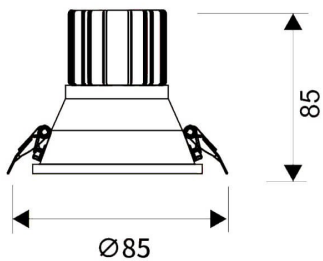

### LIGHT HOLE

Lavov Downlights from the family LIGHT HOLE ,power 10 W and CRI 80 with an optic 38 degrees made in Die Cast Aluminum finished in White with a real lumen output of 900lm and an efficiency of 90lm/W. DALI driver.

### Product

Real power (W)	10
Real luminous flux (Lm)	900
Luminous efficiency (Lm/W)	90
Beam angle (°)	38
Life time (h)	50000 h L80B10
IP	20
Electrical class insulation	Clas II
Colour	White
Control gear included	Yes
Control gear	DALI
Flicker Free	Yes
Light source	LED
Type of LED	COB
Colour temperature (K)	3000
Colour consistency (SDCM)	SDCM<3
CRI	80