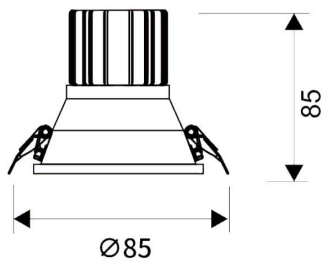

LIGHT HOLE

Lavov Downlights from the family LIGHT HOLE ,power 10 W and CRI 80 with an optic 40 degrees made in Die Cast Aluminum finished in White with a real lumen output of 900lm and an efficiency of 90lm/W. ON/OFF driver.

Item code	86.D216.1331.01
Product type	Indoor
Category	Downlights
Family	LIGHT HOLE

Pictograms

Scheme

Product

Real power (W)	10
Real luminous flux (Lm)	900
Luminous efficiency (Lm/W)	90
Beam angle (°)	40
Life time (h)	50000 h L80B10
IP	20
Electrical class insulation	Clas II
Colour	White
Control gear included	Yes
Control gear	ON/OFF
Flicker Free	Yes
Light source	LED
Type of LED	COB
Colour temperature (K)	3000
Colour consistency (SDCM)	SDCM<3
CRI	80