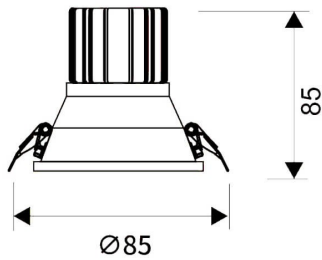

LIGHT HOLE

Lavov Downlights from the family LIGHT HOLE ,power 10 W and CRI 80 with an optic 40 degrees made in Die Cast Aluminum finished in White with a real lumen output of 900lm and an efficiency of 90lm/W. DALI driver.

Item code	86.D216.1333.01
Product type	Indoor
Category	Downlights
Family	LIGHT HOLE
Pictograms	

Scheme

Product	
Real power (W)	10
Real luminous flux (Lm)	900
Luminous efficiency (Lm/W)	90
Beam angle (°)	40
Life time (h)	50000 h L80B10
IP	20
Electrical class insulation	Clas II
Colour	White
Control gear included	Yes
Control gear	DALI
Flicker Free	Yes
Light source	LED
Type of LED	COB
Colour temperature (K)	3000
Colour consistency (SDCM)	SDCM<3
CRI	80