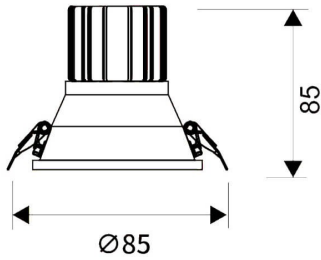

### LIGHT HOLE

Lavov Downlights from the family LIGHT HOLE ,power 10 W and CRI 80 with an optic 40 degrees made in Die Cast Aluminum finished in White with a real lumen output of 900lm and an efficiency of 90lm/W. DALI driver.

Item code	86.D216.1333.01
Product type	Indoor
Category	Downlights
Family	LIGHT HOLE
Pictograms	    

On		IP 44	IP 20	50000h L80B10
Off				

### Scheme

Product	
Real power (W)	10
Real luminous flux (Lm)	900
Luminous efficiency (Lm/W)	90
Beam angle (°)	40
Life time (h)	50000 h L80B10
IP	20
Electrical class insulation	Clas II
Colour	White
Control gear included	Yes
Control gear	DALI
Flicker Free	Yes
Light source	LED
Type of LED	COB
Colour temperature (K)	3000
Colour consistency (SDCM)	SDCM<3
CRI	80