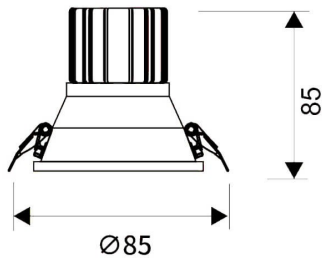

LIGHT HOLE

Lavov Downlights from the family LIGHT HOLE ,power 10 W and CRI 80 with an optic 40 degrees made in Die Cast Aluminum finished in White with a real lumen output of 900lm and an efficiency of 90lm/W. DALI driver.

Item code	86.D216.1333.01
Product type	Indoor
Category	Downlights
Family	LIGHT HOLE
Pictograms	

Scheme

Product

Real power (W)	10
Real luminous flux (Lm)	900
Luminous efficiency (Lm/W)	90
Beam angle (°)	40
Life time (h)	50000 h L80B10
IP	20
Electrical class insulation	Clas II
Colour	White
Control gear included	Yes
Control gear	DALI
Flicker Free	Yes
Light source	LED
Type of LED	COB
Colour temperature (K)	3000
Colour consistency (SDCM)	SDCM<3
CRI	80