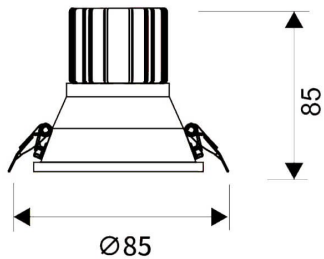

### LIGHT HOLE

Lavov Downlights from the family LIGHT HOLE ,power 10 W and CRI 80 with an optic 24 degrees made in Die Cast Aluminum finished in White with a real lumen output of 900lm and an efficiency of 90lm/W. ON/OFF driver.

### Product

Real power (W)	10
Real luminous flux (Lm)	900
Luminous efficiency (Lm/W)	90
Beam angle (°)	24
Life time (h)	50000 h L80B10
IP	20
Electrical class insulation	Clas II
Colour	White
Control gear included	Yes
Control gear	ON/OFF
Flicker Free	Yes
Light source	LED
Type of LED	COB
Colour temperature (K)	4000
Colour consistency (SDCM)	SDCM<3
CRI	80