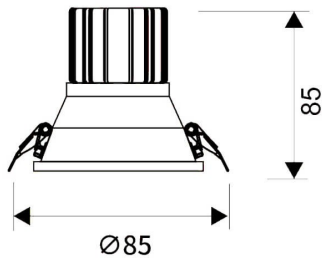

LIGHT HOLE

Lavov Downlights from the family LIGHT HOLE ,power 10 W and CRI 80 with an optic 24 degrees made in Die Cast Aluminum finished in White with a real lumen output of 900lm and an efficiency of 90lm/W. ON/OFF driver.

Item code	86.D216.1411.01
Product type	Indoor
Category	Downlights
Family	LIGHT HOLE

Pictograms

Scheme

Product

Real power (W)	10
Real luminous flux (Lm)	900
Luminous efficiency (Lm/W)	90
Beam angle (°)	24
Life time (h)	50000 h L80B10
IP	20
Electrical class insulation	Clas II
Colour	White
Control gear included	Yes
Control gear	ON/OFF
Flicker Free	Yes
Light source	LED
Type of LED	COB
Colour temperature (K)	4000
Colour consistency (SDCM)	SDCM<3
CRI	80