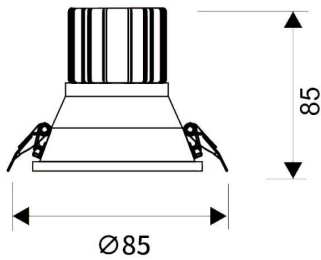

LIGHT HOLE

Lavov Downlights from the family LIGHT HOLE ,power 10 W and CRI 80 with an optic 24 degrees made in Die Cast Aluminum finished in White with a real lumen output of 900lm and an efficiency of 90lm/W. ON/OFF driver.

Item code	86.D216.1411.01
Product type	Indoor
Category	Downlights
Family	LIGHT HOLE

Pictograms

Scheme

Product

Real power (W)	10
Real luminous flux (Lm)	900
Luminous efficiency (Lm/W)	90
Beam angle (°)	24
Life time (h)	50000 h L80B10
IP	20
Electrical class insulation	Clas II
Colour	White
Control gear included	Yes
Control gear	ON/OFF
Flicker Free	Yes
Light source	LED
Type of LED	COB
Colour temperature (K)	4000
Colour consistency (SDCM)	SDCM<3
CRI	80