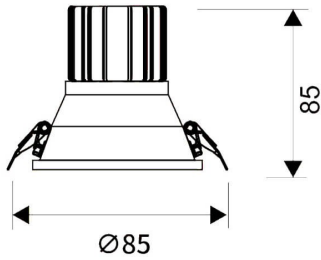

LIGHT HOLE

Lavov Downlights from the family LIGHT HOLE ,power 10 W and CRI 80 with an optic 24 degrees made in Die Cast Aluminum finished in White with a real lumen output of 900lm and an efficiency of 90lm/W. DALI driver.

Item code	86.D216.1413.01
Product type	Indoor
Category	Downlights
Family	LIGHT HOLE

Pictograms

Scheme

Product

Real power (W)	10
Real luminous flux (Lm)	900
Luminous efficiency (Lm/W)	90
Beam angle (°)	24
Life time (h)	50000 h L80B10
IP	20
Electrical class insulation	Clas II
Colour	White
Control gear included	Yes
Control gear	DALI
Flicker Free	Yes
Light source	LED
Type of LED	COB
Colour temperature (K)	4000
Colour consistency (SDCM)	SDCM<3
CRI	80