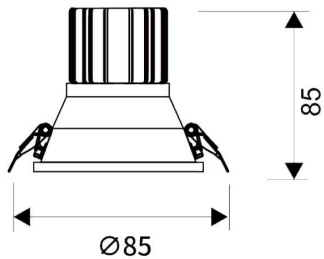

LIGHT HOLE

Lavov Downlights from the family LIGHT HOLE ,power 10 W and CRI 80 with an optic 38 degrees made in Die Cast Aluminum finished in White with a real lumen output of 900lm and an efficiency of 90lm/W. ON/OFF driver.

Item code	86.D216.1421.01
Product type	Indoor
Category	Downlights
Family	LIGHT HOLE

Pictograms

Scheme

Product

Real power (W)	10
Real luminous flux (Lm)	900
Luminous efficiency (Lm/W)	90
Beam angle (°)	38
Life time (h)	50000 h L80B10
IP	20
Electrical class insulation	Clas II
Colour	White
Control gear included	Yes
Control gear	ON/OFF
Flicker Free	Yes
Light source	LED
Type of LED	COB
Colour temperature (K)	4000
Colour consistency (SDCM)	SDCM<3
CRI	80