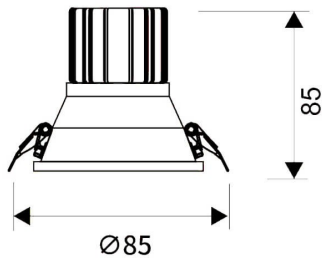

Scheme

Product

Real power (W)	10
Real luminous flux (Lm)	900
Luminous efficiency (Lm/W)	90
Beam angle (°)	38
Life time (h)	50000 h L80B10
IP	20
Electrical class insulation	Clas II
Colour	White
Control gear included	Yes
Control gear	ON/OFF
Flicker Free	Yes
Light source	LED
Type of LED	COB
Colour temperature (K)	4000
Colour consistency (SDCM)	SDCM<3
CRI	80