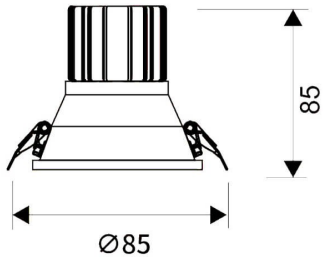

LIGHT HOLE

Lavov Downlights from the family LIGHT HOLE ,power 10 W and CRI 80 with an optic 38 degrees made in Die Cast Aluminum finished in White with a real lumen output of 900lm and an efficiency of 90lm/W. DALI driver.

Item code	86.D216.1423.01
Product type	Indoor
Category	Downlights
Family	LIGHT HOLE
Pictograms	    

On Off		IP 44	IP 20	50000h L80B10
-----------	---	-------	-------	------------------

Scheme

Product	
Real power (W)	10
Real luminous flux (Lm)	900
Luminous efficiency (Lm/W)	90
Beam angle (°)	38
Life time (h)	50000 h L80B10
IP	20
Electrical class insulation	Clas II
Colour	White
Control gear included	Yes
Control gear	DALI
Flicker Free	Yes
Light source	LED
Type of LED	COB
Colour temperature (K)	4000
Colour consistency (SDCM)	SDCM<3
CRI	80