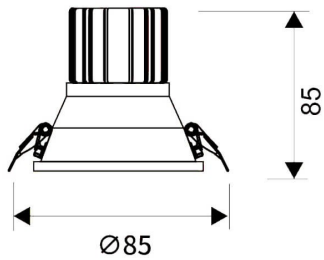

LIGHT HOLE

Lavov Downlights from the family LIGHT HOLE ,power 10 W and CRI 80 with an optic 38 degrees made in Die Cast Aluminum finished in White with a real lumen output of 900lm and an efficiency of 90lm/W. DALI driver.

Item code	86.D216.1423.01
Product type	Indoor
Category	Downlights
Family	LIGHT HOLE

Pictograms

Scheme

Product

Real power (W)	10
Real luminous flux (Lm)	900
Luminous efficiency (Lm/W)	90
Beam angle (°)	38
Life time (h)	50000 h L80B10
IP	20
Electrical class insulation	Clas II
Colour	White
Control gear included	Yes
Control gear	DALI
Flicker Free	Yes
Light source	LED
Type of LED	COB
Colour temperature (K)	4000
Colour consistency (SDCM)	SDCM<3
CRI	80