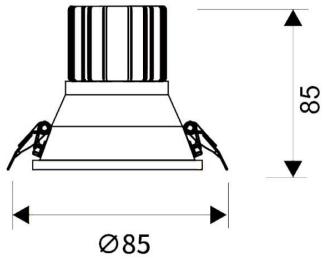

LIGHT HOLE

Lavov Downlights from the family LIGHT HOLE ,power 10 W and CRI 80 with an optic 40 degrees made in Die Cast Aluminum finished in White with a real lumen output of 900lm and an efficiency of 90lm/W. ON/OFF driver.

Item code	86.D216.1431.01
Product type	Indoor
Category	Downlights
Family	LIGHT HOLE

Pictograms

Scheme

Product

Real power (W)	10
Real luminous flux (Lm)	900
Luminous efficiency (Lm/W)	90
Beam angle (°)	40
Life time (h)	50000 h L80B10
IP	20
Electrical class insulation	Clas II
Colour	White
Control gear included	Yes
Control gear	ON/OFF
Flicker Free	Yes
Light source	LED
Type of LED	COB
Colour temperature (K)	4000
Colour consistency (SDCM)	SDCM<3
CRI	80