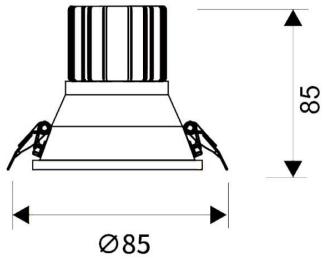

### LIGHT HOLE

Lavov Downlights from the family LIGHT HOLE ,power 10 W and CRI 80 with an optic 40 degrees made in Die Cast Aluminum finished in White with a real lumen output of 900lm and an efficiency of 90lm/W. DALI driver.

### Product

Real power (W)	10
Real luminous flux (Lm)	900
Luminous efficiency (Lm/W)	90
Beam angle (°)	40
Life time (h)	50000 h L80B10
IP	20
Electrical class insulation	Clas II
Colour	White
Control gear included	Yes
Control gear	DALI
Flicker Free	Yes
Light source	LED
Type of LED	COB
Colour temperature (K)	4000
Colour consistency (SDCM)	SDCM<3
CRI	80