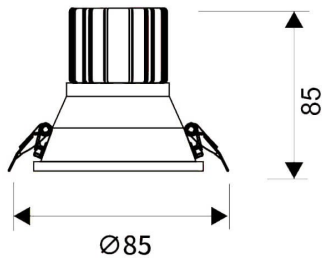

LIGHT HOLE

Lavov Downlights from the family LIGHT HOLE ,power 10 W and CRI 80 with an optic 40 degrees made in Die Cast Aluminum finished in White with a real lumen output of 900lm and an efficiency of 90lm/W. DALI driver.

Item code	86.D216.1433.01
Product type	Indoor
Category	Downlights
Family	LIGHT HOLE
Pictograms	

Scheme

Product	
Real power (W)	10
Real luminous flux (Lm)	900
Luminous efficiency (Lm/W)	90
Beam angle (°)	40
Life time (h)	50000 h L80B10
IP	20
Electrical class insulation	Clas II
Colour	White
Control gear included	Yes
Control gear	DALI
Flicker Free	Yes
Light source	LED
Type of LED	COB
Colour temperature (K)	4000
Colour consistency (SDCM)	SDCM<3
CRI	80