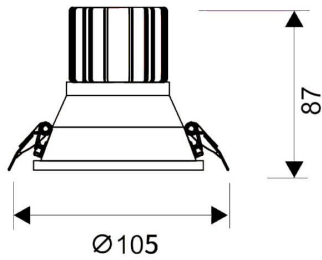

Scheme

Product

Real power (W)	15
Real luminous flux (Lm)	1350
Luminous efficiency (Lm/W)	90
Beam angle (°)	24
Life time (h)	50000 h L80B10
IP	20
Electrical class insulation	Clas II
Colour	White
Control gear included	Yes
Control gear	ON/OFF
Flicker Free	Yes
Light source	LED
Type of LED	COB
Colour temperature (K)	3000
Colour consistency (SDCM)	SDCM<3
CRI	80