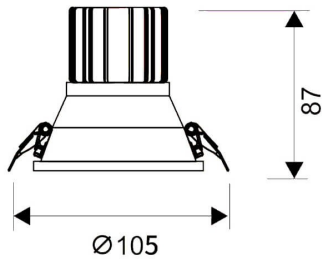

LIGHT HOLE

Lavov Downlights from the family LIGHT HOLE ,power 15 W and CRI 80 with an optic 24 degrees made in Die Cast Aluminum finished in White with a real lumen output of 1350lm and an efficiency of 90lm/W. ON/OFF driver.

Item code	86.D216.2311.01
Product type	Indoor
Category	Downlights
Family	LIGHT HOLE

Pictograms

Scheme

Product

Real power (W)	15
Real luminous flux (Lm)	1350
Luminous efficiency (Lm/W)	90
Beam angle (°)	24
Life time (h)	50000 h L80B10
IP	20
Electrical class insulation	Clas II
Colour	White
Control gear included	Yes
Control gear	ON/OFF
Flicker Free	Yes
Light source	LED
Type of LED	COB
Colour temperature (K)	3000
Colour consistency (SDCM)	SDCM<3
CRI	80