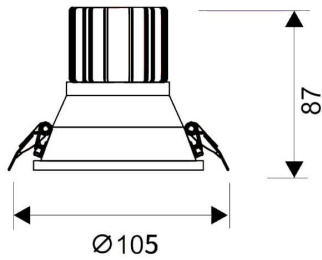

LIGHT HOLE

Lavov Downlights from the family LIGHT HOLE ,power 15 W and CRI 80 with an optic 24 degrees made in Die Cast Aluminum finished in White with a real lumen output of 1350lm and an efficiency of 90lm/W. ON/OFF driver.

| | |
|---------------------|------------------------|
| Item code | 86.D216.2311.01 |
| Product type | Indoor |
| Category | Downlights |
| Family | LIGHT HOLE |

Pictograms

Scheme

Product

| | |
|------------------------------------|-----------------------|
| Real power (W) | 15 |
| Real luminous flux (Lm) | 1350 |
| Luminous efficiency (Lm/W) | 90 |
| Beam angle (°) | 24 |
| Life time (h) | 50000 h L80B10 |
| IP | 20 |
| Electrical class insulation | Clas II |
| Colour | White |
| Control gear included | Yes |
| Control gear | ON/OFF |
| Flicker Free | Yes |
| Light source | LED |
| Type of LED | COB |
| Colour temperature (K) | 3000 |
| Colour consistency (SDCM) | SDCM<3 |
| CRI | 80 |