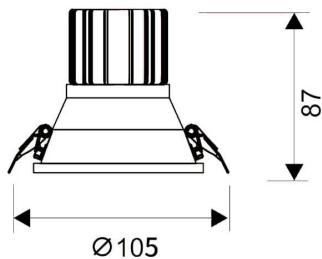

LIGHT HOLE

Lavov Downlights from the family LIGHT HOLE ,power 15 W and CRI 80 with an optic 24 degrees made in Die Cast Aluminum finished in White with a real lumen output of 1350lm and an efficiency of 90lm/W. DALI driver.

Item code	86.D216.2313.01
Product type	Indoor
Category	Downlights
Family	LIGHT HOLE

Pictograms

Scheme

Product

Real power (W)	15
Real luminous flux (Lm)	1350
Luminous efficiency (Lm/W)	90
Beam angle (°)	24
Life time (h)	50000 h L80B10
IP	20
Electrical class insulation	Clas II
Colour	White
Control gear included	Yes
Control gear	DALI
Flicker Free	Yes
Light source	LED
Type of LED	COB
Colour temperature (K)	3000
Colour consistency (SDCM)	SDCM<3
CRI	80