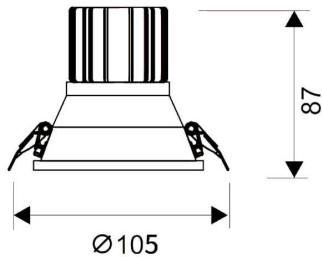

LIGHT HOLE

Lavov Downlights from the family LIGHT HOLE ,power 15 W and CRI 80 with an optic 24 degrees made in Die Cast Aluminum finished in White with a real lumen output of 1350lm and an efficiency of 90lm/W. DALI driver.

Item code	86.D216.2313.01
Product type	Indoor
Category	Downlights
Family	LIGHT HOLE

Pictograms

Scheme

Product	
Real power (W)	15
Real luminous flux (Lm)	1350
Luminous efficiency (Lm/W)	90
Beam angle (°)	24
Life time (h)	50000 h L80B10
IP	20
Electrical class insulation	Clas II
Colour	White
Control gear included	Yes
Control gear	DALI
Flicker Free	Yes
Light source	LED
Type of LED	COB
Colour temperature (K)	3000
Colour consistency (SDCM)	SDCM<3
CRI	80