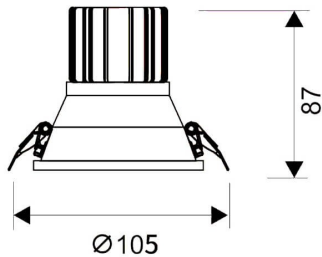

LIGHT HOLE

Lavov Downlights from the family LIGHT HOLE ,power 15 W and CRI 80 with an optic 24 degrees made in Die Cast Aluminum finished in White with a real lumen output of 1350lm and an efficiency of 90lm/W. DALI driver.

Item code	86.D216.2313.01
Product type	Indoor
Category	Downlights
Family	LIGHT HOLE

Pictograms

Scheme

Product

Real power (W)	15
Real luminous flux (Lm)	1350
Luminous efficiency (Lm/W)	90
Beam angle (°)	24
Life time (h)	50000 h L80B10
IP	20
Electrical class insulation	Clas II
Colour	White
Control gear included	Yes
Control gear	DALI
Flicker Free	Yes
Light source	LED
Type of LED	COB
Colour temperature (K)	3000
Colour consistency (SDCM)	SDCM<3
CRI	80