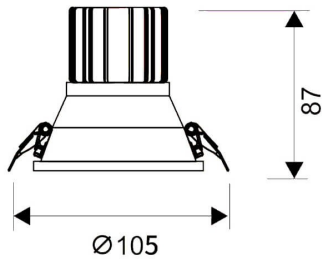

LIGHT HOLE

Lavov Downlights from the family LIGHT HOLE ,power 15 W and CRI 80 with an optic 38 degrees made in Die Cast Aluminum finished in White with a real lumen output of 1350lm and an efficiency of 90lm/W. ON/OFF driver.

Item code	86.D216.2321.01
Product type	Indoor
Category	Downlights
Family	LIGHT HOLE

Pictograms

Scheme

Product

Real power (W)	15
Real luminous flux (Lm)	1350
Luminous efficiency (Lm/W)	90
Beam angle (°)	38
Life time (h)	50000 h L80B10
IP	20
Electrical class insulation	Clas II
Colour	White
Control gear included	Yes
Control gear	ON/OFF
Flicker Free	Yes
Light source	LED
Type of LED	COB
Colour temperature (K)	3000
Colour consistency (SDCM)	SDCM<3
CRI	80