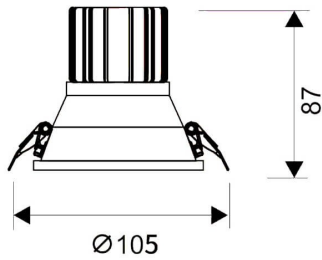

LIGHT HOLE

Lavov Downlights from the family LIGHT HOLE ,power 15 W and CRI 80 with an optic 38 degrees made in Die Cast Aluminum finished in White with a real lumen output of 1350lm and an efficiency of 90lm/W. ON/OFF driver.

| | |
|---------------------|------------------------|
| Item code | 86.D216.2321.01 |
| Product type | Indoor |
| Category | Downlights |
| Family | LIGHT HOLE |

Pictograms

Scheme

Product

| | |
|------------------------------------|-----------------------|
| Real power (W) | 15 |
| Real luminous flux (Lm) | 1350 |
| Luminous efficiency (Lm/W) | 90 |
| Beam angle (°) | 38 |
| Life time (h) | 50000 h L80B10 |
| IP | 20 |
| Electrical class insulation | Clas II |
| Colour | White |
| Control gear included | Yes |
| Control gear | ON/OFF |
| Flicker Free | Yes |
| Light source | LED |
| Type of LED | COB |
| Colour temperature (K) | 3000 |
| Colour consistency (SDCM) | SDCM<3 |
| CRI | 80 |