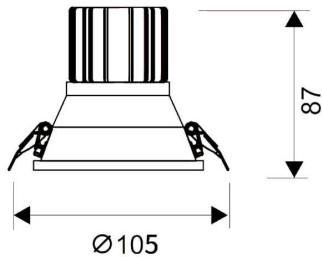

LIGHT HOLE

Lavov Downlights from the family LIGHT HOLE ,power 15 W and CRI 80 with an optic 38 degrees made in Die Cast Aluminum finished in White with a real lumen output of 1350lm and an efficiency of 90lm/W. ON/OFF driver.

Item code	86.D216.2321.01
Product type	Indoor
Category	Downlights
Family	LIGHT HOLE

Pictograms

Scheme

Product

Real power (W)	15
Real luminous flux (Lm)	1350
Luminous efficiency (Lm/W)	90
Beam angle (°)	38
Life time (h)	50000 h L80B10
IP	20
Electrical class insulation	Clas II
Colour	White
Control gear included	Yes
Control gear	ON/OFF
Flicker Free	Yes
Light source	LED
Type of LED	COB
Colour temperature (K)	3000
Colour consistency (SDCM)	SDCM<3
CRI	80