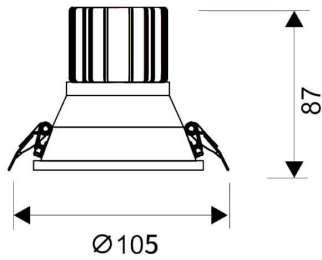

LIGHT HOLE

Lavov Downlights from the family LIGHT HOLE ,power 15 W and CRI 80 with an optic 38 degrees made in Die Cast Aluminum finished in White with a real lumen output of 1350lm and an efficiency of 90lm/W. DALI driver.

Item code	86.D216.2323.01
Product type	Indoor
Category	Downlights
Family	LIGHT HOLE
Pictograms	

Scheme

Product	
Real power (W)	15
Real luminous flux (Lm)	1350
Luminous efficiency (Lm/W)	90
Beam angle (°)	38
Life time (h)	50000 h L80B10
IP	20
Electrical class insulation	Clas II
Colour	White
Control gear included	Yes
Control gear	DALI
Flicker Free	Yes
Light source	LED
Type of LED	COB
Colour temperature (K)	3000
Colour consistency (SDCM)	SDCM<3
CRI	80