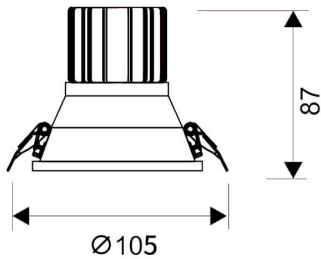

LIGHT HOLE

Lavov Downlights from the family LIGHT HOLE ,power 15 W and CRI 80 with an optic 38 degrees made in Die Cast Aluminum finished in White with a real lumen output of 1350lm and an efficiency of 90lm/W. DALI driver.

Item code	86.D216.2323.01
Product type	Indoor
Category	Downlights
Family	LIGHT HOLE
Pictograms	

Scheme

Product	
Real power (W)	15
Real luminous flux (Lm)	1350
Luminous efficiency (Lm/W)	90
Beam angle (°)	38
Life time (h)	50000 h L80B10
IP	20
Electrical class insulation	Clas II
Colour	White
Control gear included	Yes
Control gear	DALI
Flicker Free	Yes
Light source	LED
Type of LED	COB
Colour temperature (K)	3000
Colour consistency (SDCM)	SDCM<3
CRI	80